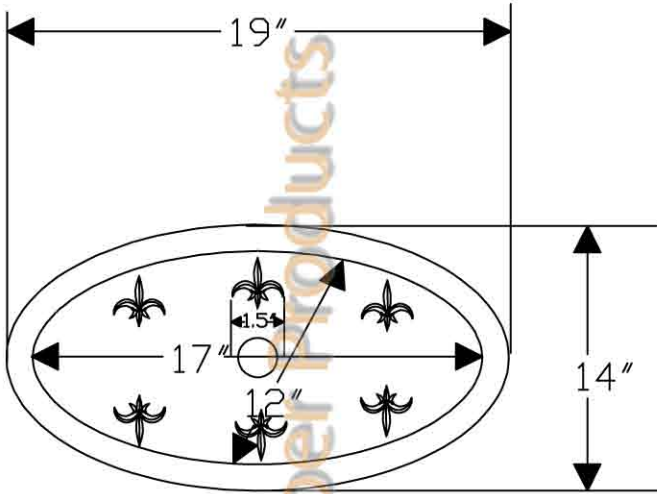

Premier Copper Products

CODE/STANDARD COMPLIANCE

* IAPMO/cUPC LISTED

ITEM # L019RFLDB OVAL FLEUR DE LIS ROLLED RIM

OUTER DIMENSIONS: 19"X14"X6"

INNER DIMENSIONS: 17"X12"X6"

DRAIN SIZE: 1.5"

IMPORTANT: THIS PRODUCT IS HAND CRAFTED AND SMALL VARIANCES MAY OCCUR. DIMENSIONS MAY VARY UP TO 1/4". DO NOT MAKE ANY INSTALLATION CUTS UNTIL YOU RECEIVE YOUR SINK.

BY PREMIER COPPER PRODUCTS

B-WS01ORB

8" WIDESPREAD BATHROOM FAUCET

FEATURES:

- All Brass Material
- Ceramic Cartridges
- Max Flow Rate: 2.2GPM(8.3LPM) @ 60PSI
- 100% Factory Tested
- Brass Pop-up Available