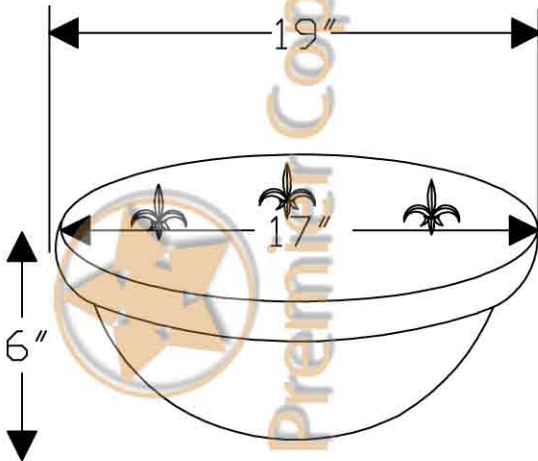

Premier Copper Products

CODE/STANDARD COMPLIANCE

* IAPMO/cUPC LISTED

ITEM # L019RFLDB OVAL FLEUR DE LIS ROLLED RIM

OUTER DIMENSIONS: 19"X14"X6"

INNER DIMENSIONS: 17"X12"X6"

DRAIN SIZE: 1.5"

IMPORTANT: THIS PRODUCT IS HAND CRAFTED AND SMALL VARIANCES MAY OCCUR. DIMENSIONS MAY VARY UP TO 1/4". DO NOT MAKE ANY INSTALLATION CUTS UNTIL YOU RECEIVE YOUR SINK.

BY PREMIER COPPER PRODUCTS

B-WS01ORB

8" WIDESPREAD BATHROOM FAUCET

FEATURES:

- All Brass Material
- Ceramic Cartridges
- Max Flow Rate: 2.2GPM(8.3LPM) @ 60PSI
- 100% Factory Tested
- Brass Pop-up Available