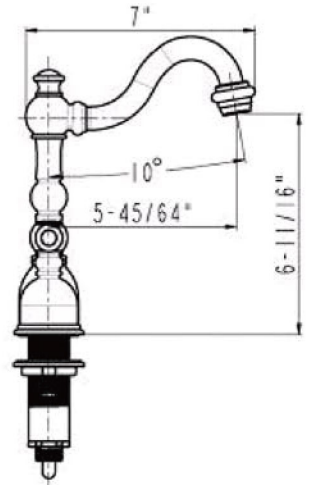

Premier Copper Products

CODE/STANDARD COMPLIANCE

* IAPMO/cUPC LISTED

ITEM # L019RFLDB OVAL FLEUR DE LIS ROLLED RIM

OUTER DIMENSIONS: 19"X14"X6"

INNER DIMENSIONS: 17"X12"X6"

DRAIN SIZE: 1.5"

IMPORTANT: THIS PRODUCT IS HAND CRAFTED AND SMALL VARIANCES MAY OCCUR. DIMENSIONS MAY VARY UP TO 1/4". DO NOT MAKE ANY INSTALLATION CUTS UNTIL YOU RECEIVE YOUR SINK.

BY PREMIER COPPER PRODUCTS

B-WS01ORB

8" WIDESPREAD BATHROOM FAUCET

FEATURES:

- All Brass Material
- Ceramic Cartridges
- Max Flow Rate: 2.2GPM(8.3LPM) @ 60PSI
- 100% Factory Tested
- Brass Pop-up Available

TRU[™] Faucets

BY PREMIER COPPER PRODUCTS

B-WS010RB

PRODUCT SPECIFICATIONS

TRU™ Faucets

BY PREMIER COPPER PRODUCTS

B-WS01ORB

EXPLODED PARTS VIEW

BY PREMIER COPPER PRODUCTS

B-WS01ORB

PARTS LISTING

26	2090165	HEXAGONAL MOUNTING SCREW
25	2860356	STAINLESS STEEL FLEXIBLE HOSE
24	2030022	CONTROL BODY
23	2120081	MOUNTING NUT
22	2180126	WASHER
21	2050167	WASHER
20	2010312	BASE SET
19	2110501	BODY CANOPY
18	2133083	CONTROL BODY
17	2050093	O-RING
16	2710101	FAST OPEN CARTRIDGE
15	2750409	HANDLE
14	2030032	CONNECT PIPE
13	2050068	O-RING
12	2050071	O-RING
11	2040232	CONNECTER
10	2180082	FRICTION WASHER
9	2050184	FRICTION WASHER
8	2040230	CONNECTER
7	2090273	SCREW
6	2110735	CAP
5	2040231	BODY CONNECTER
4	2050149	WASHER
3	2140186	SPOUT PIPE
2	2040233	CONNECTER
1	2700025	24 AERATOR