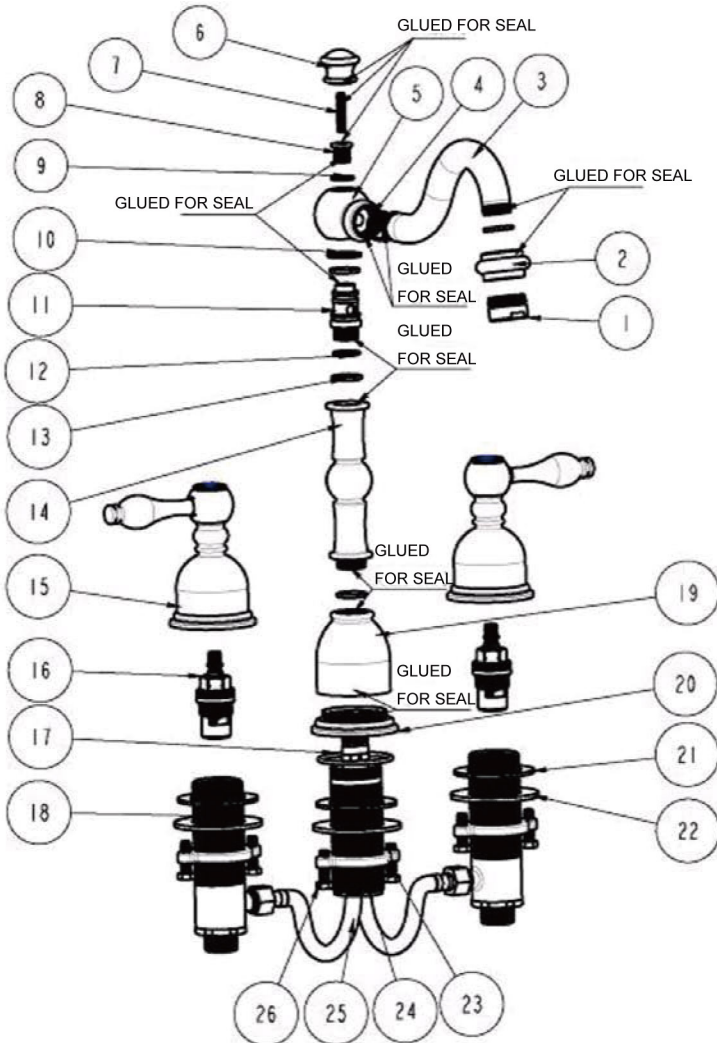

BY PREMIER COPPER PRODUCTS

B-WS01ORB

8" WIDESPREAD BATHROOM FAUCET

FEATURES:

- All Brass Material
- Ceramic Cartridges
- Max Flow Rate: 2.2GPM(8.3LPM) @ 60PSI
- 100% Factory Tested
- Brass Pop-up Available

APPLICABLE STANDARDS/CODES:

- ASME A112.18.1
- CSA B125.1-2005
- NSF/ANSI 61-2007a
- California Lead Plumbing Law
- ADA

FINISHES:

- Oil Rubbed Bronze (ORB)
- Brushed Nickel (BN)

SPECIFIED MODEL:

Model	Description	Finish
B-WS01ORB-N	8" Widespread Bathroom Faucet W/ Non-Overflow Drain	ORB
B-WS01ORB-O	8" Widespread Bathroom Faucet W/ Overflow Style Drain	ORB

TRU[™] Faucets

BY PREMIER COPPER PRODUCTS

B-WS010RB

PRODUCT SPECIFICATIONS

TRU™ Faucets

BY PREMIER COPPER PRODUCTS

B-WS01ORB

EXPLODED PARTS VIEW

BY PREMIER COPPER PRODUCTS

B-WS01ORB

PARTS LISTING

26	2090165	HEXAGONAL MOUNTING SCREW
25	2860356	STAINLESS STEEL FLEXIBLE HOSE
24	2030022	CONTROL BODY
23	2120081	MOUNTING NUT
22	2180126	WASHER
21	2050167	WASHER
20	2010312	BASE SET
19	2110501	BODY CANOPY
18	2133083	CONTROL BODY
17	2050093	O-RING
16	2710101	FAST OPEN CARTRIDGE
15	2750409	HANDLE
14	2030032	CONNECT PIPE
13	2050068	O-RING
12	2050071	O-RING
11	2040232	CONNECTER
10	2180082	FRICTION WASHER
9	2050184	FRICTION WASHER
8	2040230	CONNECTER
7	2090273	SCREW
6	2110735	CAP
5	2040231	BODY CONNECTER
4	2050149	WASHER
3	2140186	SPOUT PIPE
2	2040233	CONNECTER
1	2700025	24 AERATOR