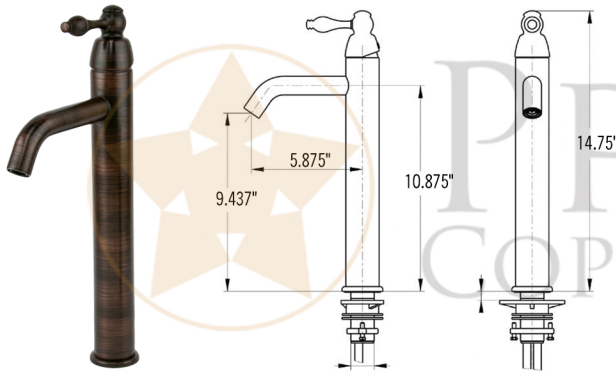

PACKAGE INCLUDES THE FOLLOWING ITEMS:

- * Fish Vessel Hammered Copper Sink / ORB Finish (Model# PVFHDB)
- * Single Handle Bathroom Vessel Faucet / ORB Finish (Model# B-VF01ORB)
- * 1.5" Non-Overflow Pop-up Bathroom Sink Drain / ORB Finish (Model# D-208ORB)
- * Neutral Cure Copper Sink Installation Silicone (Model# C900-ORB)
- * Copper Sink Wax (Model# W900-WAX)

* ORB: Oil Rubbed Bronze

SINK DETAILS (Model# PVFHDB)

- * Fish Vessel Hammered Copper Sink
- * Outer Dimension: 20.5" x 13.5" x 6.75"
- * Drain Opening: 1.5" Non-Overflow
- * Color: Oil Rubbed Bronze
- * CODE / STANDARD COMPLIANCE: IAPMO / cUPC LISTED

* ORB: Oil Rubbed Bronze

FAUCET DETAILS (Model# B-VF01ORB)

- * Single Handle Bathroom Vessel Faucet
- * Color: Oil Rubbed Bronze
- * Solid Brass Construction
- * Ceramic Disc Cartridges
- * Overall Height: 14.75"
- * ASME A112.18.1/CSA B125.1, NSF/ANSI 61, California Lead Plumbing Law, ADA Compliant