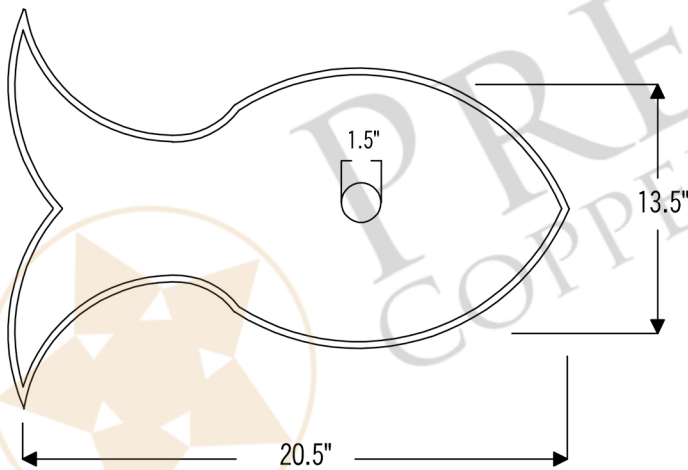

PACKAGE INCLUDES THE FOLLOWING ITEMS:

- * Fish Vessel Hammered Copper Sink / ORB Finish (Model# PVFHDB)
- * Single Handle Bathroom Vessel Faucet / ORB Finish (Model# B-VF01ORB)
- * 1.5" Non-Overflow Pop-up Bathroom Sink Drain / ORB Finish (Model# D-208ORB)
- * Neutral Cure Copper Sink Installation Silicone (Model# C900-ORB)
- * Copper Sink Wax (Model# W900-WAX)

* ORB: Oil Rubbed Bronze

SINK DETAILS (Model# PVFHDB)

- * Fish Vessel Hammered Copper Sink
- * Outer Dimension: 20.5" x 13.5" x 6.75"
- * Drain Opening: 1.5" Non-Overflow
- * Color: Oil Rubbed Bronze
- * CODE / STANDARD COMPLIANCE: IAPMO / cUPC LISTED

* ORB: Oil Rubbed Bronze

FAUCET DETAILS (Model# B-VF01ORB)

- * Single Handle Bathroom Vessel Faucet
- * Color: Oil Rubbed Bronze
- * Solid Brass Construction
- * Ceramic Disc Cartridges
- * Overall Height: 14.75"
- * ASME A112.18.1/CSA B125.1, NSF/ANSI 61, California Lead Plumbing Law, ADA Compliant

DRAIN DETAILS (Model# D-208ORB)

- * 1.5" Non-Overflow Pop-up Bathroom Sink Drain
- * Design: Push Pop Top
- * Upper Flange Dimension: 2"
- * Material: Solid Brass

SILICONE DETAILS (Model# C900-ORB)

- * Neutral Cure Installation Silicone
- * Color: Oil Rubbed Bronze
- * Size: 4.7 OZ
- * Matches a Variety of Different Styled Sinks and Drains