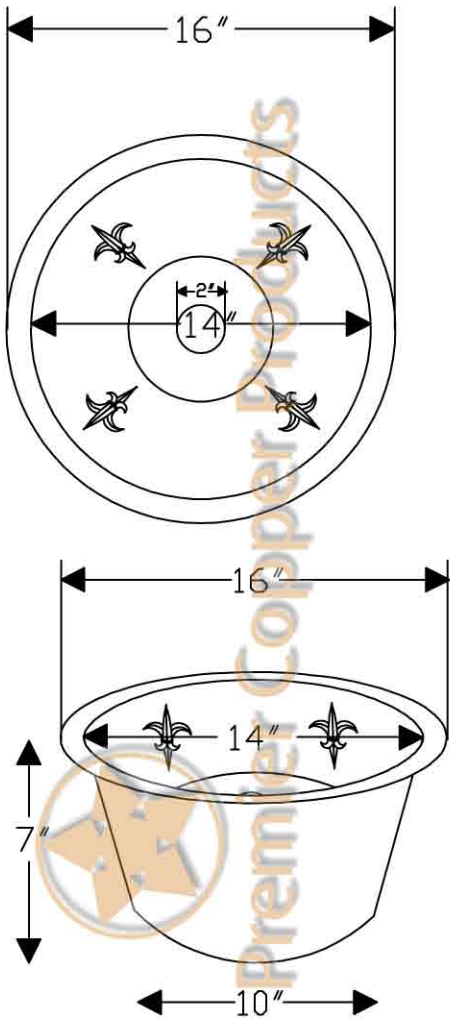

ITEM # BR16FDB2 16" ROUND BAR W/ FLEUR DE LIS

CODE/STANDARD COMPLIANCE

* IAPMO/cUPC LISTED

OUTER DIMENSIONS: 16"X7"
INNER DIMENSIONS: 14"X7"
DRAIN SIZE: 2" BAR STANDARD
MATERIAL GAUGE: 17

IMPORTANT: THIS PRODUCT IS HAND CRAFTED AND SMALL VARIANCES MAY OCCUR. DIMENSIONS MAY VARY UP TO 1/4". DO NOT MAKE ANY INSTALLATION CUTS UNTIL YOU RECEIVE YOUR SINK.