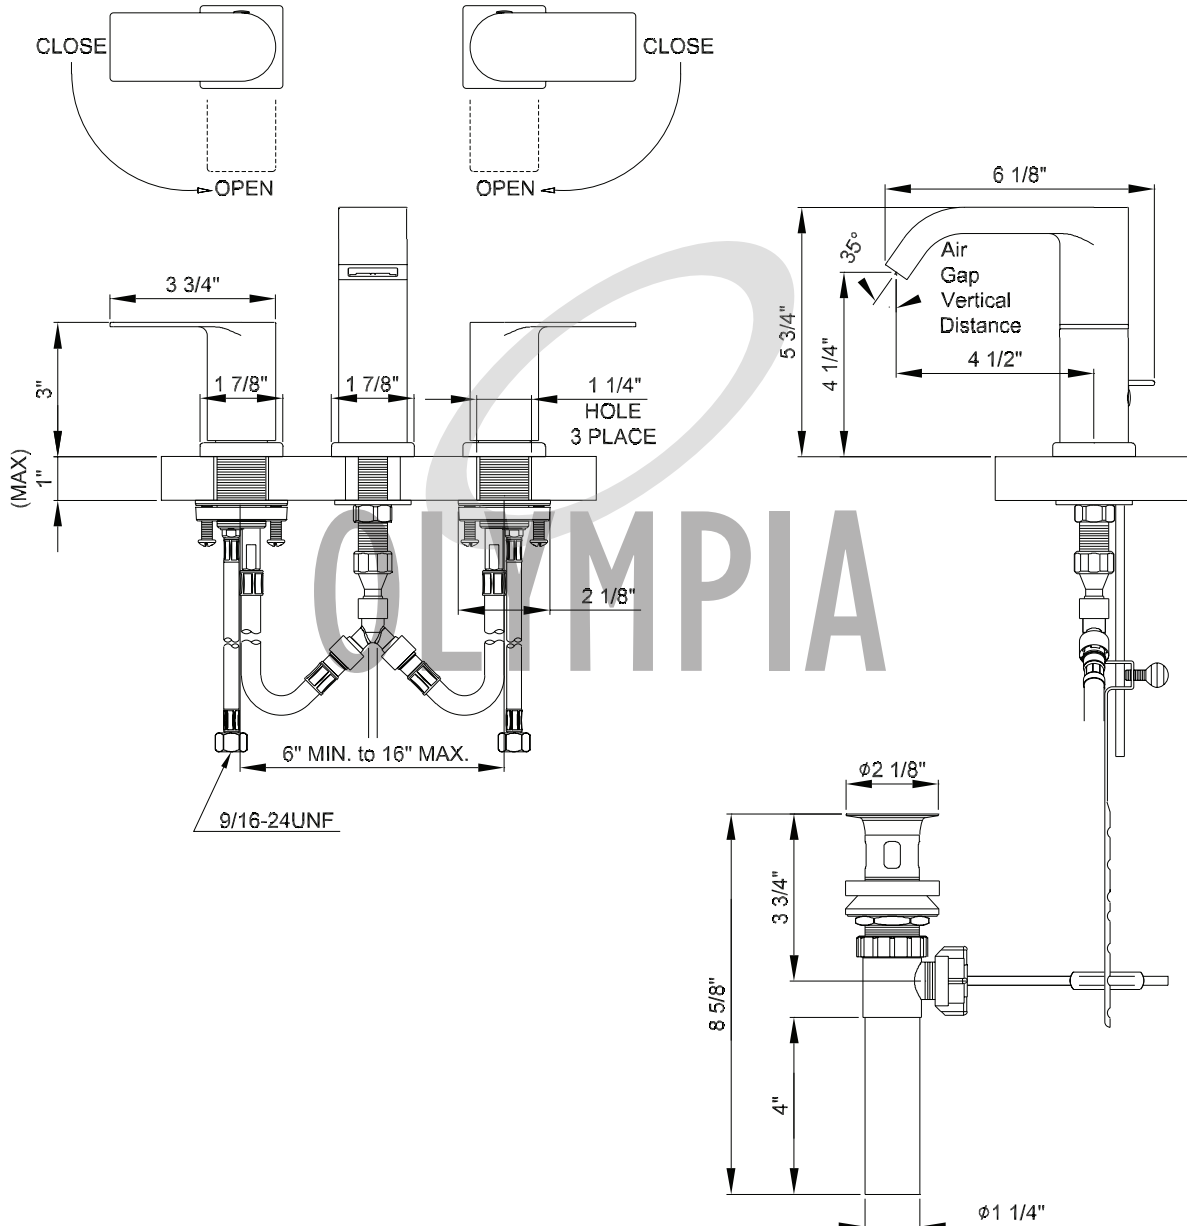

**Olympia Faucets**  
VALUE FOR BUILDERS

**L-7490**  
**i4 Series**

**Two Handle Lavatory Widespread Faucet**

- Lever Handles
- 90 Degree Spout
- 4-1/2" Reach, 4-3/16" From Deck to Aerator
- Ceramic Disc Cartridges
- 3-Hole 4" to 16" Installation
- 50/50 Pop-Up Drain Assembly
- With 1.2 GPM Flow Rate
- Easy-install mounting nut

**Code and Standards**

- ADA: Compliance to ICC/ANSI A117.1 (Lever Handle Only)

\*For other finishes and flow rates offered, please visit our website, email an inquiry to [sales@pioneerind.com](mailto:sales@pioneerind.com) or contact our sales at 800-338-9468

50/50 Pop-Up Drain