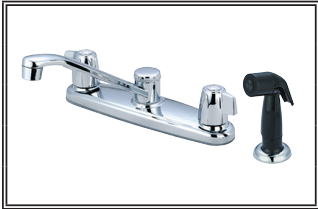

SPECIFICATION SHEET

ELITE TWO HANDLE KITCHEN FAUCET

Model #: _____
Specific Features: _____
Project Name: _____
Submitted For: _____
Date: _____

- Mini Blade Handles
- Spout Swivel 360°
- 7-9/16" Reach, 4-5/8" From Deck to Aerator
- Washerless Cartridge Operation
- 4-Hole 8" Installation
- Side Spray Assembly
- With 1.5 GPM Flow Rate

K-5131 SHOWN **ADA**

Model #	Features	Finish	
K-5131*		CP	

Olympia products are engineered and manufactured to meet the following standards and codes:

- ASME A112.18.1
- ANSI A117.1
- ANSI / NSF 61, SECTION 9
- IAPMO LISTED
- CONTAINS NO MORE THAN 0.25% WEIGHTED AVERAGE LEAD CONTENT