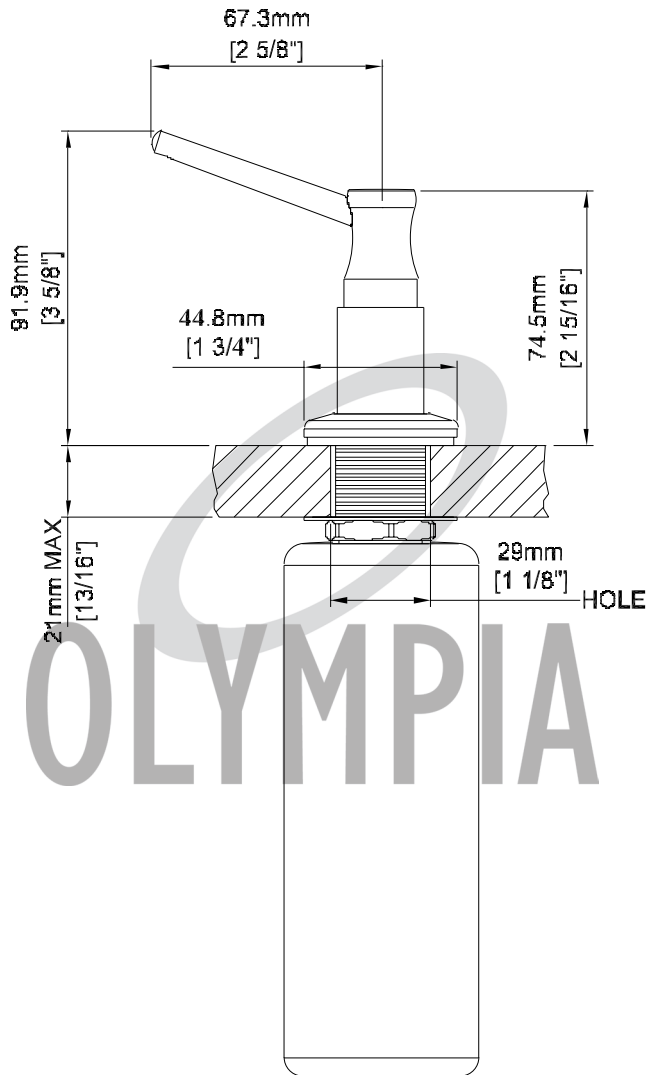

SPECIFICATION SHEET

SOAP/LOTION DISPENSER

ACS-903500 SHOWN

Model #: _____

Specific Features: _____

Project Name: _____

Submitted For: _____

Date: _____

- Soap/Lotion Dispenser
- Heavy Metal Dispenser
- Plastic Bottle
- Solid Brass
- Includes bottle and dispenser pump
- Dispenser Capacity 12 Oz.
- Fits 3/4" Thick Deck
- 1-1/2" Optional Extension available for Thicker Deck

- Soap/Lotion Dispenser
- Heavy Metal Dispenser
- Plastic Bottle
- Solid Brass
- Includes bottle and dispenser pump
- Dispenser Capacity 12 Oz.
- Fits 2" Thick Deck

Model #	Features	Finish	
ACS-903500		CP	
ACS-903500-BN		PVD BN	
ACS-903500-ORB		ORB	
ACS-903500-MZ		MZ	