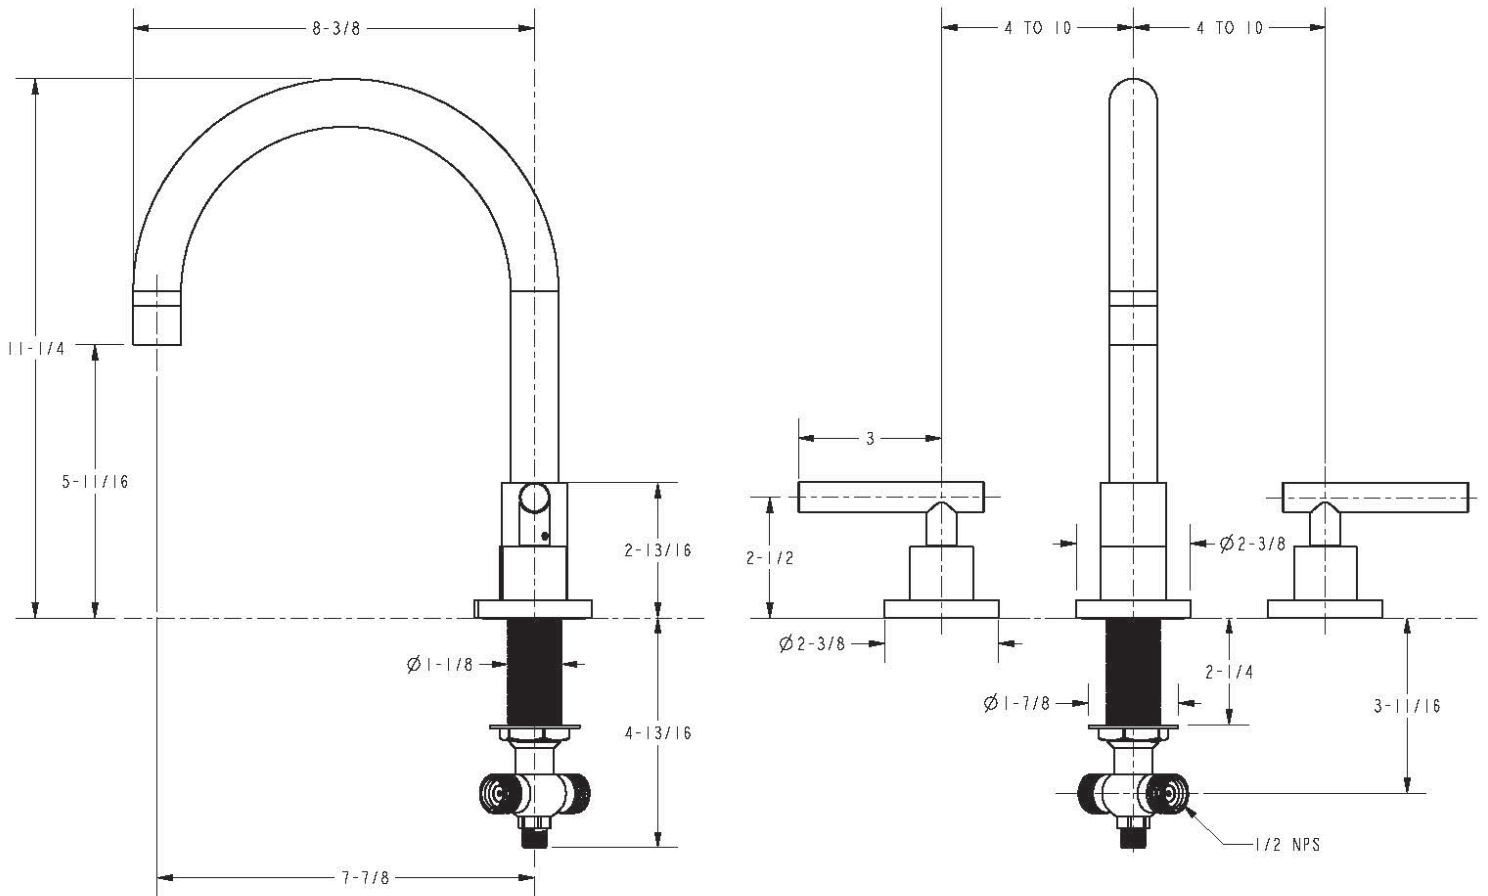

EAST LINEAR

Two-Handle Kitchen Faucet with Sidespray

9911L

Features

- Solid brass construction
- Brass valve bodies
- Quarter-turn washerless ceramic disc valve cartridges
- ADA compliant contemporary lever handles
- Swivel spout assembly with integral diverter fitting
- Solid brass pull-out sidespray
- 5-11/16" (14.4 cm) spout height at outlet
- 7-7/8" (20.0 cm) spout reach (c-c)
- For 8" (20.3 cm) centers - Maximum 20" (50.8 cm)
- 1.8 gallons (6.8 liters) per minute maximum flow rate

Product Specification Add "Color / Finish" suffix to Model number, below.

The Two-Handle Kitchen Faucet with Sidespray shall be made of solid brass construction. Faucet shall incorporate a swivel spout assembly with integral sidespray diverter fitting and feature brass valve bodies with quarter-turn washerless ceramic disc valve cartridges. Faucet shall have a 1.8 gallons (6.8 liters) per minute maximum flow rate. Product shall be for 8" (20.3 cm) centers - Maximum 20" (50.8 cm). Product shall incorporate a 5-11/16" (14.4 cm) spout height at outlet and a 7-7/8" (20.0 cm) spout reach (c-c). Faucet shall incorporate ADA compliant contemporary lever handles. Two-Handle Kitchen Faucet with Sidespray shall be Newport Brass Model 9911L/____.

9911L

PRODUCT DIMENSIONS *(Units are in inches)*

East Linear Two-Handle Kitchen Faucet with Sidespray 9911L