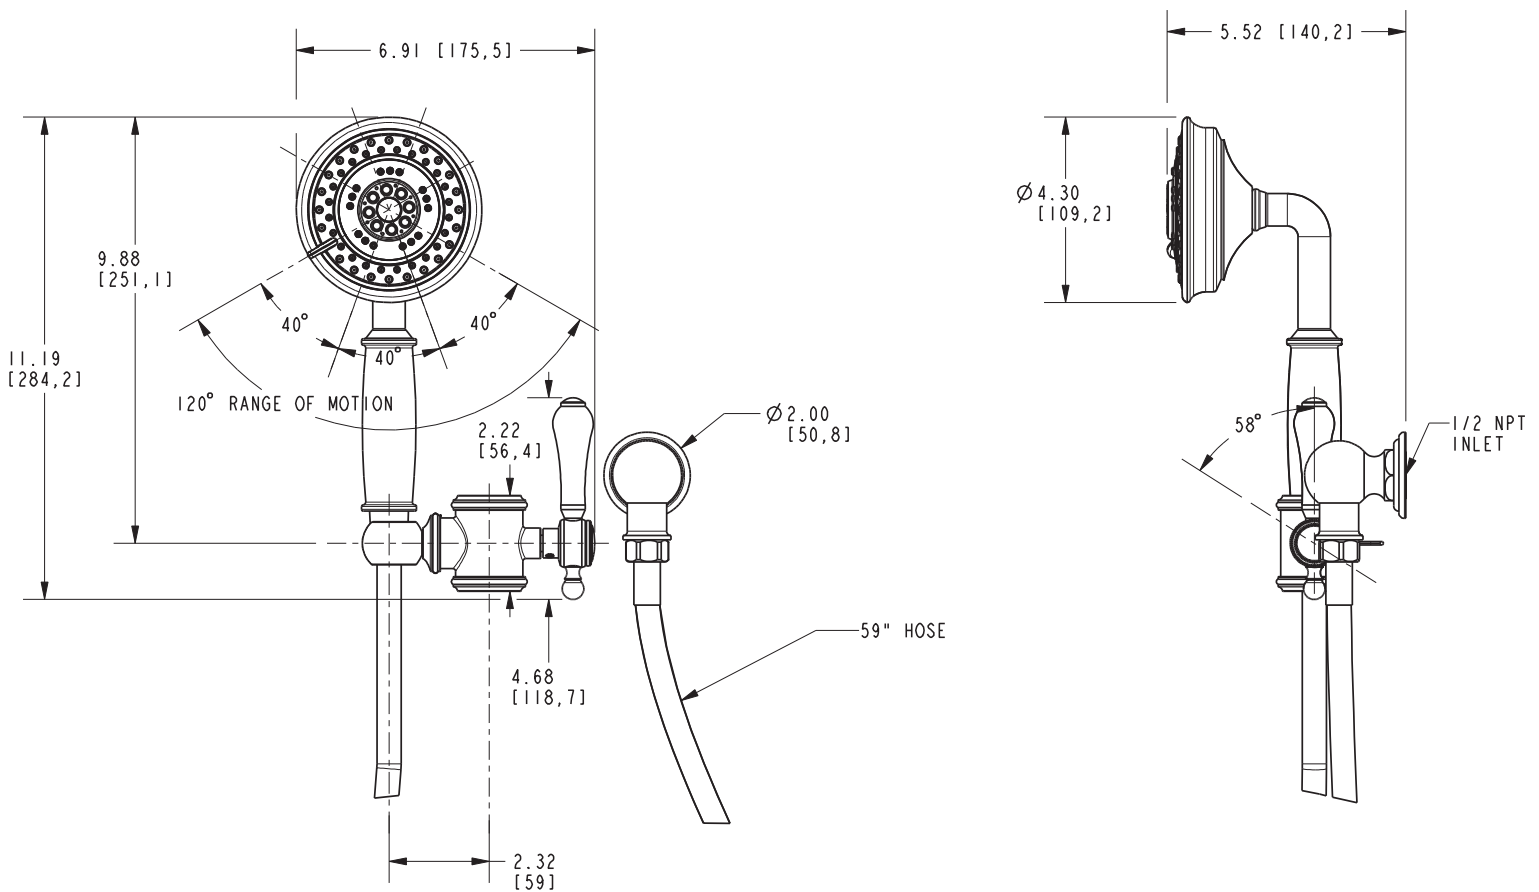

NEWPORT BATH

Handshower Set Mount for 1-1/4" Dia. Grab Bars

930-0443

Features

- Converts any ADA grab bars into Handshower w/ Slidebar Set
- Compatible with all Newport Brass / Ginger Grab bars
- Fully adjustable (height and angle)
- Multi-function handshower engine with 3 spray modes
- Rubber nozzles facilitate easy cleaning
- 59" [149.9 cm] spiral shower hose
- 1/2" NPT inlet elbow fitting
- 4" (10.2 cm) showerhead diameter
- 1.8 GPM (6.8 LPM) Max

Model	Description	Colors Finishes
930-0443	Handshower Slider Kit for Grab Bar	<input type="checkbox"/> 10B <input type="checkbox"/> 15 <input type="checkbox"/> 15S <input type="checkbox"/> 26 <input type="checkbox"/> Other

Product Specification Add "Color / Finish" suffix to Model number, below.

The Handshower set mount shall be of solid brass construction while incorporating a non-metallic handshower engine. Handshower shall have a multi-function shower engine with 3 spray modes incorporating rubber nozzles to facilitate easy cleaning. Handshower shall incorporate twin back-check valves within the handle. Handshower Set shall have a 1/2" NPT inlet elbow fitting and 4" (10.2 cm) showerhead diameter while operating at 1.8 gallons (6.7 liters) per minute maximum flow rate. Handshower Set is intended for use with 1-1/4" [3.175 cm] diameter tube. Handshower set mount shall be Newport Brass Model 930-0443/____. Required accessory Grab Bar shall be Newport Brass Model ____0-39____/____.

930-0443

Product Dimensions are provided for reference only. For specific product installation guidelines, please reference the Installation Instructions of the product being installed.

Newport Bath Handshower Slider Kit 930-0443