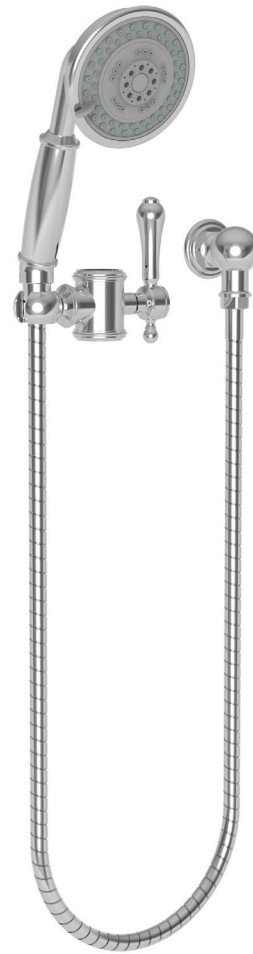

NEWPORT BATH

Handshower Set Mount for 1-1/4" Dia. Grab Bars

930-0443

Features

- Converts any ADA grab bars into Handshower w/ Slidebar Set
- Compatible with all Newport Brass / Ginger Grab bars
- Fully adjustable (height and angle)
- Multi-function handshower engine with 3 spray modes
- Rubber nozzles facilitate easy cleaning
- 59" [149.9 cm] spiral shower hose
- 1/2" NPT inlet elbow fitting
- 4" (10.2 cm) showerhead diameter
- 1.8 GPM (6.8 LPM) Max

Colors / Finishes

- 10B: Oil Rubbed Bronze
- 15: Polished Nickel
- 15S: Satin Nickel - PVD
- 26: Polished Chrome
- Other: Refer to the Newport Brass catalog for additional color/finish options.

Specified Model

Model	Description	Colors Finishes
930-0443	Handshower Slider Kit for Grab Bar	<input type="checkbox"/> 10B <input type="checkbox"/> 15 <input type="checkbox"/> 15S <input type="checkbox"/> 26 <input type="checkbox"/> Other

Product Specification Add "Color / Finish" suffix to Model number, below.

The Handshower set mount shall be of solid brass construction while incorporating a non-metallic handshower engine. Handshower shall have a multi-function shower engine with 3 spray modes incorporating rubber nozzles to facilitate easy cleaning. Handshower shall incorporate twin back-check valves within the handle. Handshower Set shall have a 1/2" NPT inlet elbow fitting and 4" (10.2 cm) showerhead diameter while operating at 1.8 gallons (6.7 liters) per minute maximum flow rate. Handshower Set is intended for use with 1-1/4" [3.175 cm] diameter tube. Handshower set mount shall be Newport Brass Model 930-0443/____. Required accessory Grab Bar shall be Newport Brass Model ____0-39____/____.