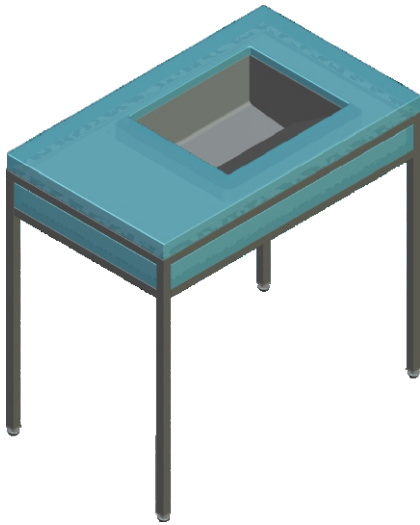

**36" Ebb Concept Console/Table**

**Model Shown: 9110-S-RDC05-3670-NFD**  
 36" Ebb Concept Console/Table, Satin Finish Frame, Storage Shelves, Skye Resin Satin Finish 19" Long Ebb Basin Right Configured, No Faucets Drilling

- **36" CAST RESIN DECK WITH STAINLESS STEEL FRAME TABLE MADE EXCLUSIVELY FOR NEO-METRO'S EBB (HIDDEN DRAIN STAINLESS STEEL) BASIN**
- **Stainless Steel Frame Construction in Satin, Mira (High Polish), Black (Gloss or Matte) or White (Gloss or Matte) Powdercoat**
- **Colored Resin Deck - Various Colors available; custom color can be specified**
- **Optional Storage Shelves**
- **Optional Towel Bar**
- **Left, Right, or Centered Ebb Basin Placement in Deck**
- **Adjustable Levelers for Uneven Floors**
- **Attractive Undercounter LED Lighting is Available**

**DESCRIPTION MODEL/OPTION #**

**A ORIENTATION** - Required Selection INIT. \_\_\_\_\_

**Console/Table** 9110  
 34" (864 mm) Height with Legs

**Add (+) B FRAME** - Required Selection INIT. \_\_\_\_\_

**Satin Finish** (Standard) -S  
 **Mira Finish** (High Polish) -HP  
 **Black Gloss Powdercoat** -EG07  
 **White Gloss Powdercoat** -EG10  
 **Black Matte Powdercoat** -EG22  
 **White Matte Powdercoat** -EG26