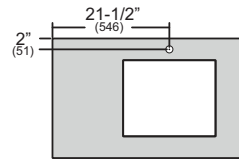

Add (+) **F FAUCET DRILLING CONFIGURATION** INIT. _____

- ☐ **No Faucet Hole** -H0
  For wall mounted faucet
- ☐ **Single Hole** -H1
  Ø1-5/16" Centered Hole

-RH BASIN OFFSET