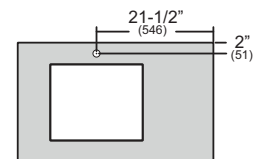

- No Faucet Hole** -H0  
For wall mounted faucet
- Single Hole** -H1  
Ø1-5/16" Centered Hole

**-RH BASIN OFFSET**

**-LH BASIN OFFSET**

**-CTR BASIN**

NOTE: An undercounter light (-LGT) may need to be eliminated or relocated with a deck mounted Faucet.