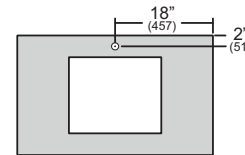

- No Faucet Hole** -H0  
For wall mounted faucet
- Single Hole** -H1  
Ø1-5/16" Centered Hole

**-RH BASIN OFFSET**

**-LH BASIN OFFSET**

**-CTR BASIN**

NOTE: An undercounter light (-LGT) may need to be eliminated or relocated with a deck mounted Faucet.