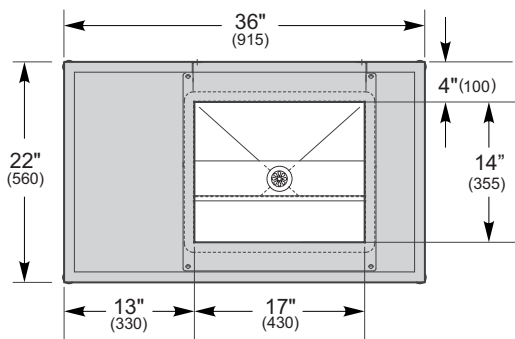

36" Ebb Concept Console/Table

PRODUCT Specification . . . The 36" Ebb Concept Console/Table includes a 2" (51mm) thick resin or solid surface deck with an opening to accommodate an under mounted Ebb Basin. The unit is configured for the 3670 Deep Ebb Basin or 3673 Shallow Ebb Basin. All Ebb Basins have a grid strainer with close elbow and 1-1/4" O.D. tailpiece waste connection. The waste assembly is not provided. The basin can be placed on either left (-LH) or right (-RH) side of a 13" (330 mm) counter space. A center (-CTR) configuration is also available leaving 9-1/2" (241 mm) on both sides. The frame is constructed of Satin Finish

(standard) stainless steel rectangular tubing. The stainless steel frame is also available in Mira Finish, White Gloss Powdercoating or Black Matte Powdercoating. The resin countertop is available in a variety of standard colors. Neo-Metro can also custom color match the resin deck to a Pantone® color or customer color sample. A solid surface counter top is additionally available. Side panels match the selected countertop material. Storage shelf and towel bar options are available. Adjustable levelers are provided on each leg for uneven floors. An under counter LED lighting system is available with resin countertops only.