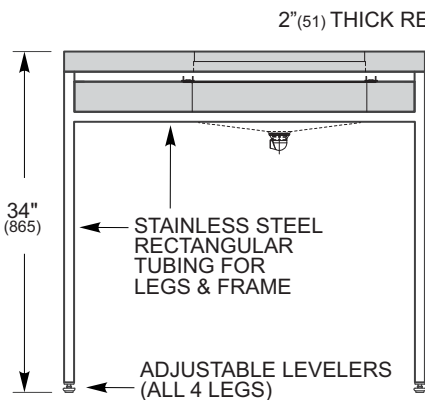

MODEL 9110...3673-LH...
(Shown: Left Offset Shallow Ebb Basin)

MODEL 9110...3673-CTR...
(Shown: Centered Shallow Ebb Basin)

Side View
(identical for both models)

Neo-Metro assumes no responsibility for use of void or suspended data. All dimensions are nominal and subject to manufacturer change without notice.