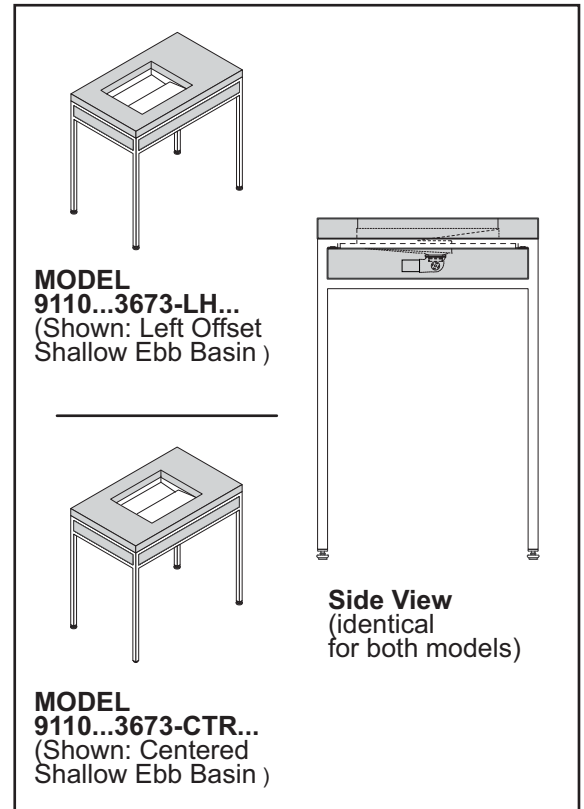

MODEL 9110...3673-LH...
(Shown: Left Offset Shallow Ebb Basin)

MODEL 9110...3673-CTR...
(Shown: Centered Shallow Ebb Basin)

Side View
(identical for both models)

Neo-Metro assumes no responsibility for use of void or suspended data. All dimensions are nominal and subject to manufacturer change without notice.