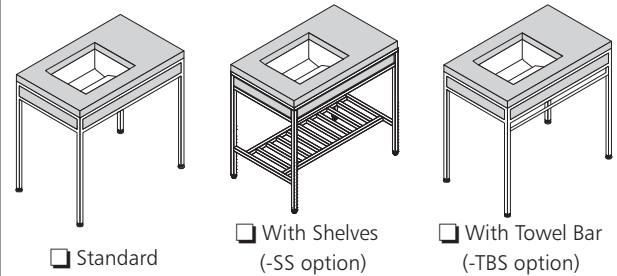

**36" Ebb Concept Console/Table**

**Model Shown: 9110-S-RDC05-3670-NFD**  
 36" Ebb Concept Console/Table, Satin Finish Frame, Storage Shelves, Skye Resin Satin Finish 19" Long Ebb Basin Right Configured, No Faucets Drilling

- **36" CAST RESIN DECK WITH STAINLESS STEEL FRAME TABLE MADE EXCLUSIVELY FOR NEO-METRO'S EBB (HIDDEN DRAIN STAINLESS STEEL) BASIN**
- **Stainless Steel Frame Construction in Satin, Mira (High Polish), Black (Gloss or Matte) or White (Gloss or Matte) Powdercoat**
- **Colored Resin Deck - Various Colors available; custom color can be specified**
- **Optional Storage Shelves**
- **Optional Towel Bar**
- **Left, Right, or Centered Ebb Basin Placement in Deck**
- **Adjustable Levelers for Uneven Floors**
- **Attractive Undercounter LED Lighting is Available**

**DESCRIPTION MODEL/OPTION #**

**A ORIENTATION** - Required Selection INIT. \_\_\_\_\_

**Console/Table** 9110  
 34" (864 mm) Height with Legs

**Add (+) B FRAME** - Required Selection INIT. \_\_\_\_\_

**Satin Finish** (Standard) -S  
 **Mira Finish** (High Polish) -HP  
 **Black Gloss Powdercoat** -EG07  
 **White Gloss Powdercoat** -EG10  
 **Black Matte Powdercoat** -EG22  
 **White Matte Powdercoat** -EG26

Customer may select both Storage Shelf and Towel Bar  
 Finish of the Storage Shelf and Towel Bar will match the rest of frame (additional cost may be incurred)

**Add (+) C RESIN DECK MATERIAL** - Required Selection INIT. \_\_\_\_\_