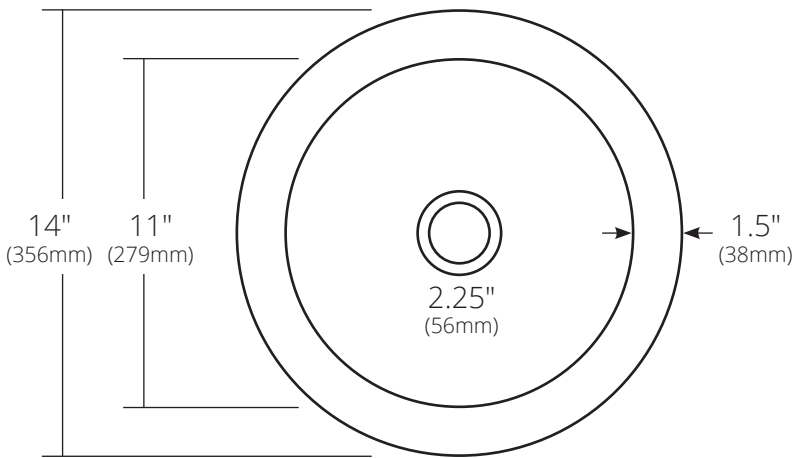

*SPECIFICATIONS*

**MALIBU**

NativeStone® Collection

TOP VIEW

- NSB1407-A Ash
- NSB1407-C Charcoal
- NSB1407-E Earth
- NSB1407-P Pearl
- NSB1407-S Slate

**PRODUCT DETAILS**

- 14" x 7" OD (356mm x 178mm)
- 11" x 6.25" ID (279mm x 159mm)
- 2.25" (56mm) drain opening
- Handcrafted from sustainable NativeStone
- Sealed with NativeStone Shield™

**INSTALLATION**

- Drop-In or Undermount

**COORDINATING PRODUCTS**

- Drain: DR220
- UK1426 Undermount Kit

**STANDARDS COMPLIANCE**

- UPC/cUPC compliant

**IMPORTANT**

Do NOT use tape or other adhesives on NativeStone as it may remove the sealer.

Due to the handcrafted nature of this product, it will vary in finish, texture, and other details. Dimensions may vary up to 1/4" (6mm). We strongly recommend waiting for the actual product before making any installation cuts.

SIDE VIEW