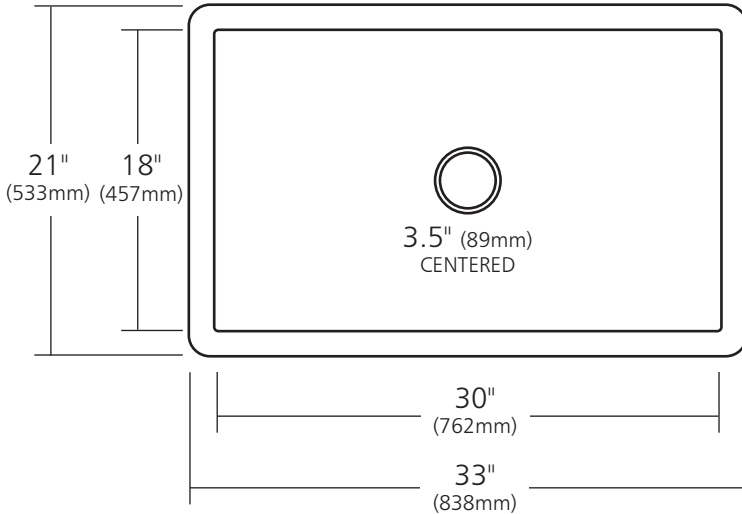

*SPECIFICATIONS*

**COCINA 33**

*Cocina Series*

TOP VIEW

FRONT VIEW

CPK272 Antique  
CPK572 Brushed Nickel

**PRODUCT DETAILS**

- 33" x 21" x 10.5" OD (838mm x 533mm x 267mm)
- 30" x 18" x 10" ID (762mm x 457mm x 254mm)
- Hand hammered 16 gauge recycled copper
- 3.5" (89mm) drain opening
- Dimensions are not exact and may vary  $\pm .5"$  (13mm)

**INSTALLATION**

- Undermount

**COORDINATING PRODUCTS**

- Drains: DR320 or DR340
- Bottom Grid: GR2917
- MetalProtect™

**STANDARDS COMPLIANCE**

- UPC/cUPC compliant

**IMPORTANT**

Due to the handcrafted nature of this product, it will vary in finish, texture, hammering, and other details. Dimensions may vary up to .5" (13mm). We strongly recommend waiting for the actual product before making any installation cuts.