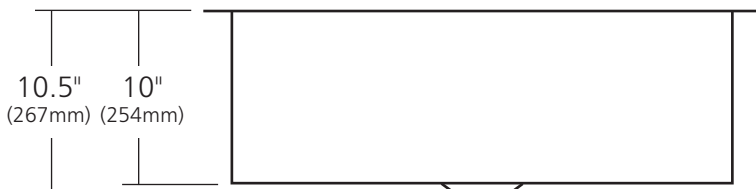

*SPECIFICATIONS*

**COCINA 33**

*Cocina Series*

TOP VIEW

FRONT VIEW

CPK272 Antique  
CPK572 Brushed Nickel

**PRODUCT DETAILS**

- 33" x 21" x 10.5" OD (838mm x 533mm x 267mm)
- 30" x 18" x 10" ID (762mm x 457mm x 254mm)
- Hand hammered 16 gauge recycled copper
- 3.5" (89mm) drain opening
- Dimensions are not exact and may vary  $\pm .5"$  (13mm)

**INSTALLATION**

- Undermount

**COORDINATING PRODUCTS**

- Drains: DR320 or DR340
- Bottom Grid: GR2917
- MetalProtect™

**STANDARDS COMPLIANCE**

- UPC/cUPC compliant

**IMPORTANT**

Due to the handcrafted nature of this product, it will vary in finish, texture, hammering, and other details. Dimensions may vary up to .5" (13mm). We strongly recommend waiting for the actual product before making any installation cuts.