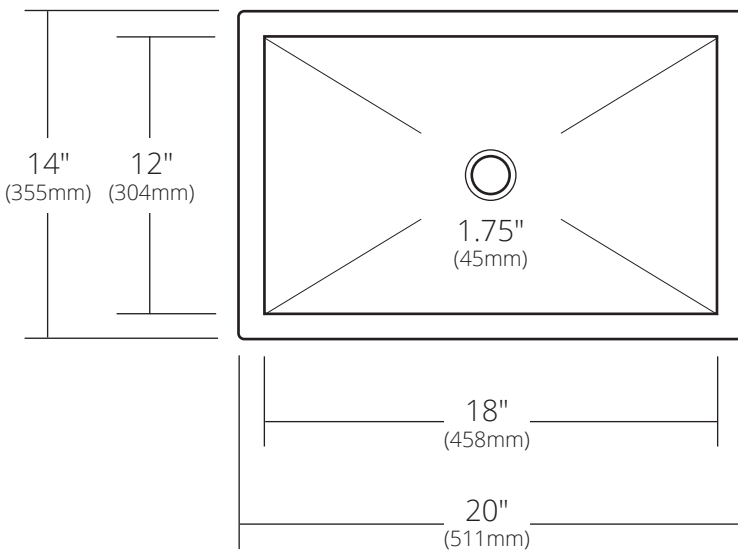

SPECIFICATIONS

AMARA

Precious Metals Collection

TOP VIEW

SIDE VIEW

PML2014-G 24k Matte Gold
 PML2014-P Platinum
 PML2014-S Silver

PRODUCT DETAILS

- 20" x 14" x 4.75" OD (511mm x 355mm x 122mm)
- 18" x 12" x 4" ID (458mm x 304mm x 103mm)
- 1.75" (45mm) drain opening
- Fireclay with precious metal glaze
- Protected with exclusive, custom formulation sealer for ultimate durability

INSTALLATION

- Drop-In or Undermount

COORDINATING PRODUCTS

- Drains: DR120, DR130, or DR150

STANDARDS COMPLIANCE

- UPC/cUPC compliant

IMPORTANT

Due to the handcrafted nature of this product, dimensions may vary up to 1/2" (13mm). We strongly recommend waiting for the actual product before making any installation cuts.