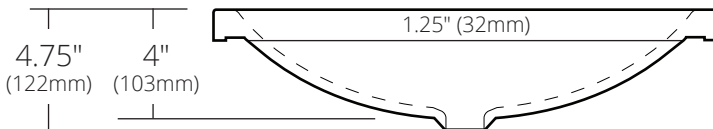

SPECIFICATIONS

AMARA

Precious Metals Collection

TOP VIEW

SIDE VIEW

PML2014-G 24k Matte Gold
 PML2014-P Platinum
 PML2014-S Silver

PRODUCT DETAILS

- 20" x 14" x 4.75" OD (511mm x 355mm x 122mm)
- 18" x 12" x 4" ID (458mm x 304mm x 103mm)
- 1.75" (45mm) drain opening
- Fireclay with precious metal glaze
- Protected with exclusive, custom formulation sealer for ultimate durability

INSTALLATION

- Drop-In or Undermount

COORDINATING PRODUCTS

- Drains: DR120, DR130, or DR150

STANDARDS COMPLIANCE

- UPC/cUPC compliant

IMPORTANT

Due to the handcrafted nature of this product, dimensions may vary up to 1/2" (13mm). We strongly recommend waiting for the actual product before making any installation cuts.