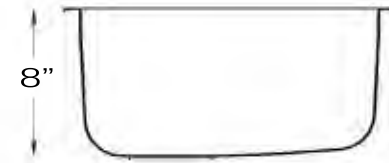

**Madaket Collection**  
 Premium Stainless Steel  
 Bar/Prep Undermount or Topmount Kitchen Sink

**MODEL:**  
**NS37**

TOP VIEW

SIDE VIEW

Overall Dimensions	Large Bowl	Small Bowl	Bottom Grid/s	Reverse Model
18.25" Diameter	16" Diameter	NA	BG37	NA

**FEATURES**

- Premium T-304, 18 gauge Stainless Steel Kitchen Sink
- 8" Bowl Depth
- Brushed Satin Finish
- Limited Lifetime Manufacturers Warranty
- Insulated to Reduce Condensation
- Rubber Padding is Applied for Noise Reduction