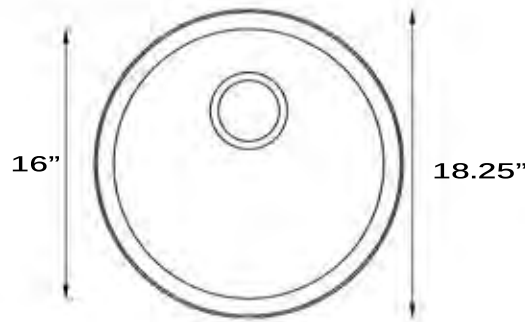

**Madaket Collection**  
 Premium Stainless Steel  
 Bar/Prep Undermount or Topmount Kitchen Sink

**MODEL:**  
**NS37**

TOP VIEW

SIDE VIEW

Overall Dimensions	Large Bowl	Small Bowl	Bottom Grid/s	Reverse Model
18.25" Diameter	16" Diameter	NA	BG37	NA

**FEATURES**

- Premium T-304, 18 gauge Stainless Steel Kitchen Sink
- 8" Bowl Depth
- Brushed Satin Finish
- Limited Lifetime Manufacturers Warranty
- Insulated to Reduce Condensation
- Rubber Padding is Applied for Noise Reduction