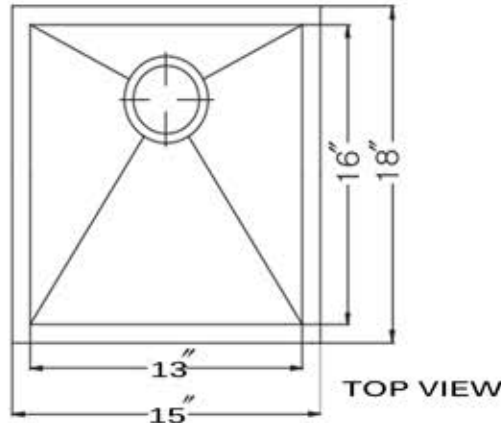

Sconset Collection
 Premium Stainless Steel
 Bar/Prep Zero Radiums Pro Sink

MODEL:
ZR1815

Overall Dimensions	Large Bowl	Bowl Depth	Bottom Grid/s	Reverse Model
15" x 18"	16" x 13"	10"	BG1815-PRO	NA

FEATURES