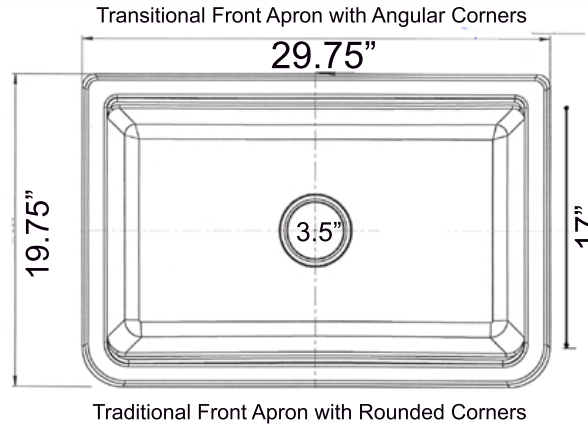

Plymouth Collection

Premium Granite Composite Farmhouse Apron Sink
Workstation with included Cutting Board

MODEL:
PR3020-APS-BL

Overall Dimensions	Interior Bowl Opening	Apron Height	Bowl Depth	Drain Dimensions
29.75" x 19.75" x 9.75"	27" x 17" top edge 26.5" x 15.5" basin	9.75"	9"	3.5" - drain included

Features

- Apron or custom base cabinet required
- Reversible design - 2 corner radius options
- Stainless Steel Roll Up Mat (RUM165) included
- Wood Cutting board Included
- Due to sink thickness - may require an extended flange
- Material is sound absorbing and stain resistant
- Non-porous surface is hygienic and scratch resistant
- Inside basin is sloped for superior drainage
- included matching disposal flange and basket strainer.