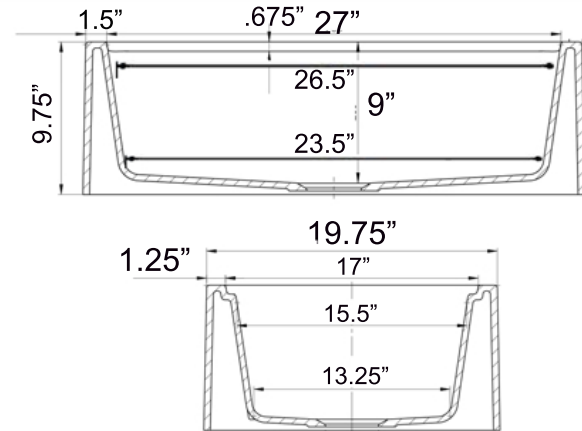

Plymouth Collection

Premium Granite Composite Farmhouse Apron Sink
Workstation with included Cutting Board

MODEL:
PR3020-APS-BL

Overall Dimensions	Interior Bowl Opening	Apron Height	Bowl Depth	Drain Dimensions
29.75" x 19.75" x 9.75"	27" x 17" top edge 26.5" x 15.5" basin	9.75"	9"	3.5" - drain included

Features

- Apron or custom base cabinet required
- Reversible design - 2 corner radius options
- Stainless Steel Roll Up Mat (RUM165) included
- Wood Cutting board Included
- Due to sink thickness - may require an extended flange
- Material is sound absorbing and stain resistant
- Non-porous surface is hygienic and scratch resistant
- Inside basin is sloped for superior drainage
- included matching disposal flange and basket strainer.