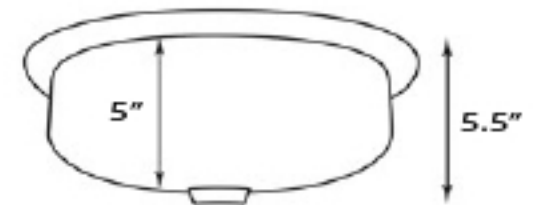

Brightwork Home Collection
Premium Stainless Steel Bathroom Sink

MODEL:
OVS

FRONT/UNDERVIEW

Exterior Dimensions	Interior Bowl	Overall Height	Bowl Depth	Overflow
17.75" x 13.75"	15" x 11.5"	5.5"	5"	No

FEATURES

- Premium Stainless Steel bath sink
- 1.5" Drain Opening - Drain not included
- Hand Hammered - Individual variations will exist
- 18 Gauge
- May be installed as undermount or tompount
- Limited Lifetime Warranty