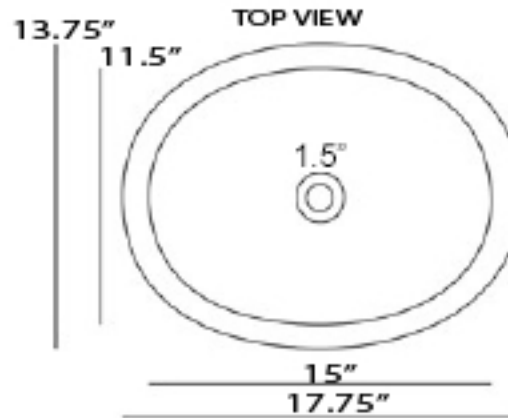

Brightwork Home Collection
Premium Stainless Steel Bathroom Sink

MODEL:
OVS

FRONT/UNDERVIEW

Exterior Dimensions	Interior Bowl	Overall Height	Bowl Depth	Overflow
17.75" x 13.75"	15" x 11.5"	5.5"	5"	No

FEATURES

- Premium Stainless Steel bath sink
- 1.5" Drain Opening - Drain not included
- Hand Hammered - Individual variations will exist
- 18 Gauge
- May be installed as undermount or tompount
- Limited Lifetime Warranty

**Nominal Dimensions- Actual May Vary by up to .25"

PROJECT/ NAME:

ARCHITECT/CONTRACTOR:

MODEL:

JOB NOTES: