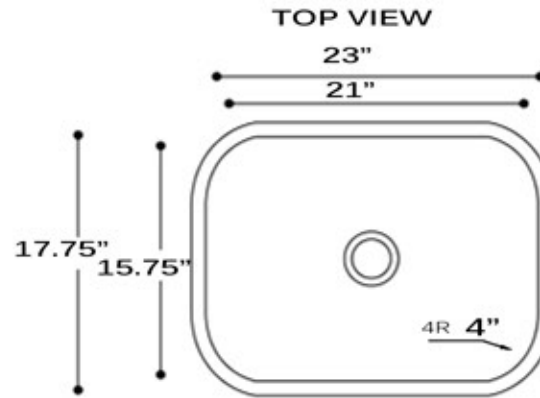

Sconset Collection  
 Premium Stainless Steel  
 Kitchen Sink

MODEL:  
 NS09i-16

Overall Dimensions	Large Bowl	Drain Size	Bottom Grid/s	Exterior Height
23" X 17.75"	21" x 15.75"	3.5"	BG09i	9"

FEATURES

- Included bottom grid and colander drain
- Premium 304, 16 gauge Stainless Steel Kitchen Sink
- 9" Bowl Depth
- cUPC certified
- Brushed Satin Finish
- Limited Lifetime Manufacturers Warranty
- Insulated to Reduce Condensation
- Rubber Padding is Applied for Noise Reduction