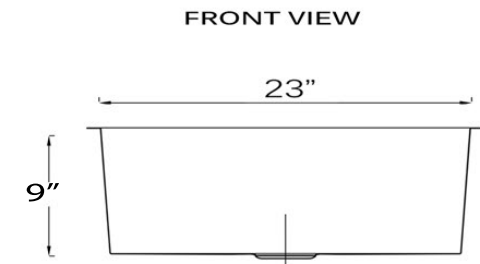

Brightwork Collection
Undermount Kitchen Sink / Laundry Sink

MODEL:
KSSH2318-9

Overall Dimensions	Interior Dimensions	Bowl Height	Bowl Depth	Drain Dimensions
23" x 18"	21" x 16"	9"	9"	3.5" Opening

Features

- Hand Hammered
- 3.5" drain opening
- Nominal dimensions may vary by .25"
- 16 gauge stainless steel
- 9" bowl depth
- Undermount installation
- Garbage Disposal Safe

PROJECT/ NAME:

ARCHITECT/CONTRACTOR: