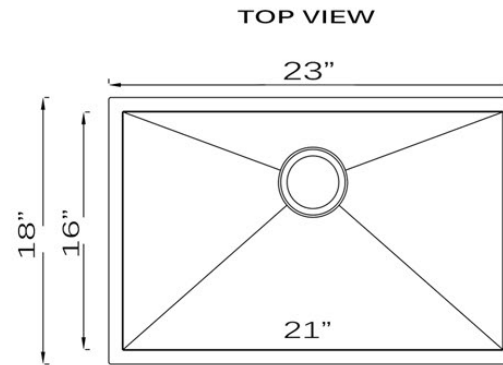

Brightwork Collection
Undermount Kitchen Sink / Laundry Sink

MODEL:
KSSH2318-9

Overall Dimensions	Interior Dimensions	Bowl Height	Bowl Depth	Drain Dimensions
23" x 18"	21" x 16"	9"	9"	3.5" Opening

Features

- Hand Hammered
- 3.5" drain opening
- Nominal dimensions may vary by .25"
- 16 gauge stainless steel
- 9" bowl depth
- Undermount installation
- Garbage Disposal Safe

PROJECT/ NAME:

ARCHITECT/CONTRACTOR: