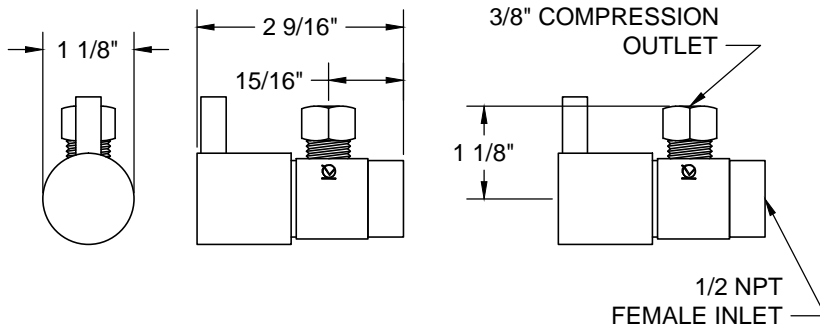

### THIS DECORATIVE P TRAP KIT OFFERS THE FOLLOWING FEATURES:

- FULLY PLATED MT304X 1 1/4" X 1 1/2" 17 GA BRASS P TRAP WITH HIGH BOX ESCUTCHEON AND CLEAN OUT PLUG
- TWO MT5001L-NL VALVES WITH 1/4 TURN CERAMIC DISC CARTRIDGE
- TWO MT450X-NL 4" NO LEAD PIPE NIPPLES WITH 1/2 NPT THREAD
- TWO MT442X SURE GRIP WALL ESCUTCHEONS
- TWO MT432X NO LEAD SUPPLY TUBES
- OFFERED IN MANY STANDARD DECORATIVE FINISHES
- SPECIAL FINISHES AVAILABLE UPON REQUEST