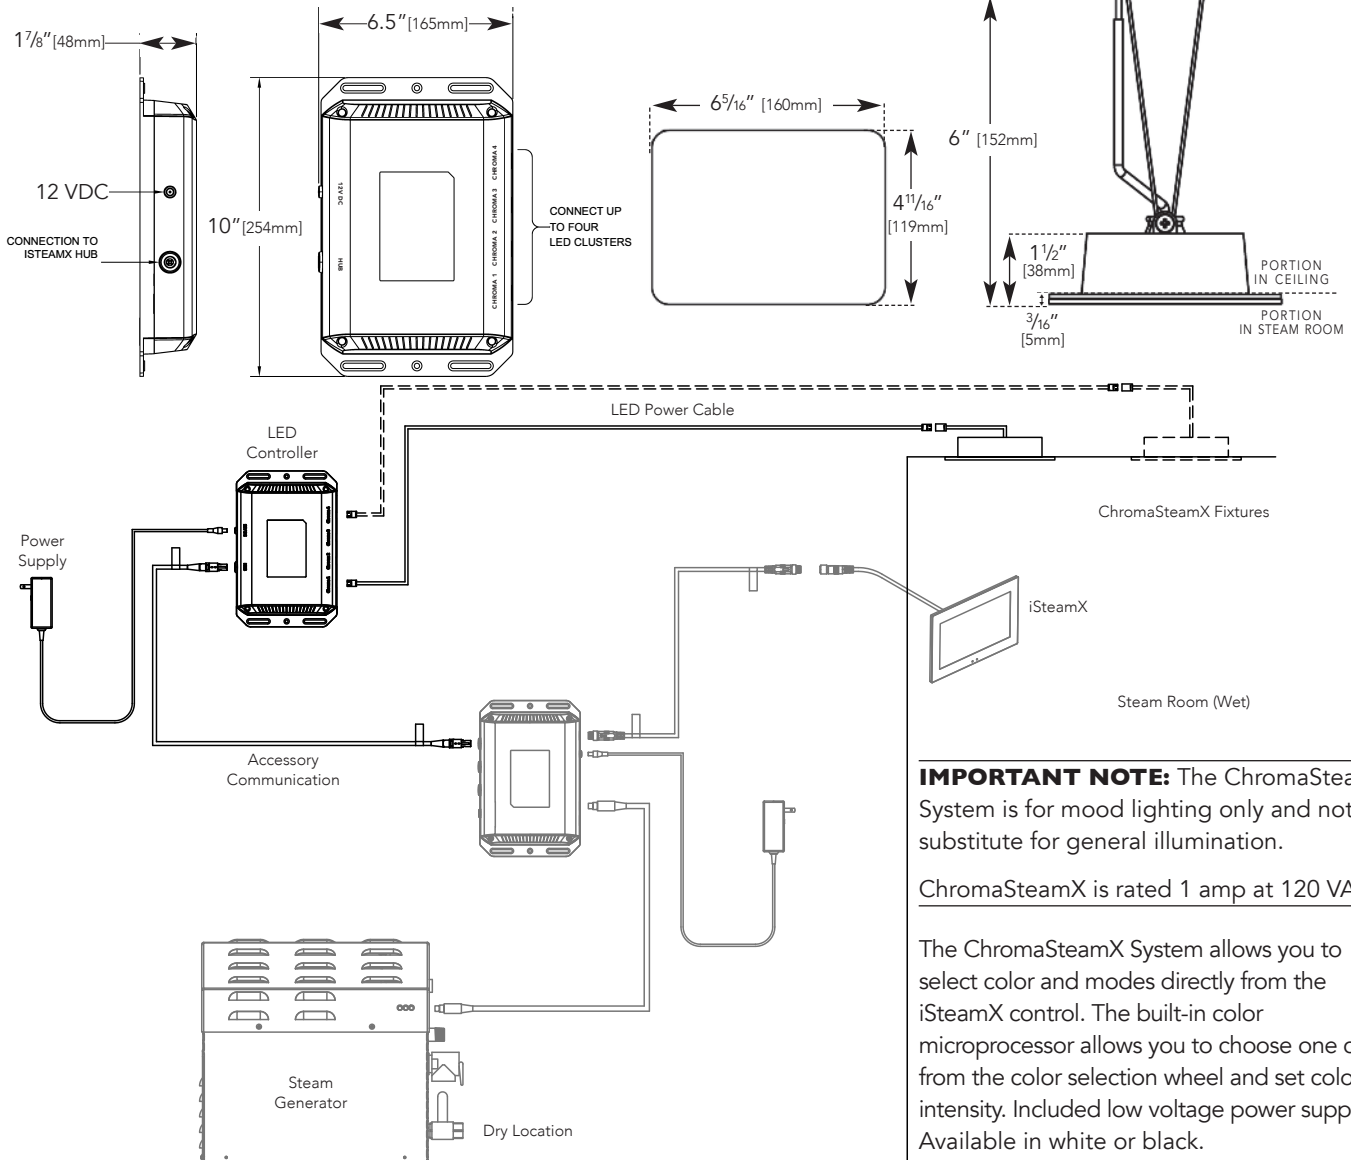

ChromaSteamX® ChromaSteamX is only for use with iSteamX

IMPORTANT NOTE: The ChromaSteam System is for mood lighting only and not a substitute for general illumination.

ChromaSteamX is rated 1 amp at 120 VAC

The ChromaSteamX System allows you to select color and modes directly from the iSteamX control. The built-in color microprocessor allows you to choose one color from the color selection wheel and set color intensity. Included low voltage power supply. Available in white or black.

For mood lighting only.

FOR ILLUSTRATIVE PURPOSES ONLY.

IMPORTANT NOTE:
FOR SAFE AND TROUBLE FREE INSTALLATION visit mrsteam.com before installation to download the Installation, Operation and Maintenance Manual or refer to the manual provided with the unit.

BOX CONTENTS

MSCHROMAX includes:

- (1) Light Fixture
- (1) LED Controller
- (1) Tube of Silicone
- (1) 30ft. LED Power Cable
- (1) Rough-in Box
- (1) Installation and Operation Manual
- (1) Accessory Communication Cable

MSCHROMAXDUO includes:

- (2) Light Fixtures
- (1) LED Controller
- (2) Tubes of Silicone
- (2) 30 ft. cables
- (2) Rough-in Boxes
- (1) Installation and Operation Manual
- (1) Accessory Communication Cable

MODEL	BEZEL COLOR	PROJECT INFORMATION	
☐ MSCHROMAX	☐ BK Black	Location:	Contractor:
☐ MSCHROMAXDUO	☐ WH White	Architect:	Submitted By:
☐ MSCHROMA		Engineer:	Date:
☐ MSCHROMADUO			
Notes: