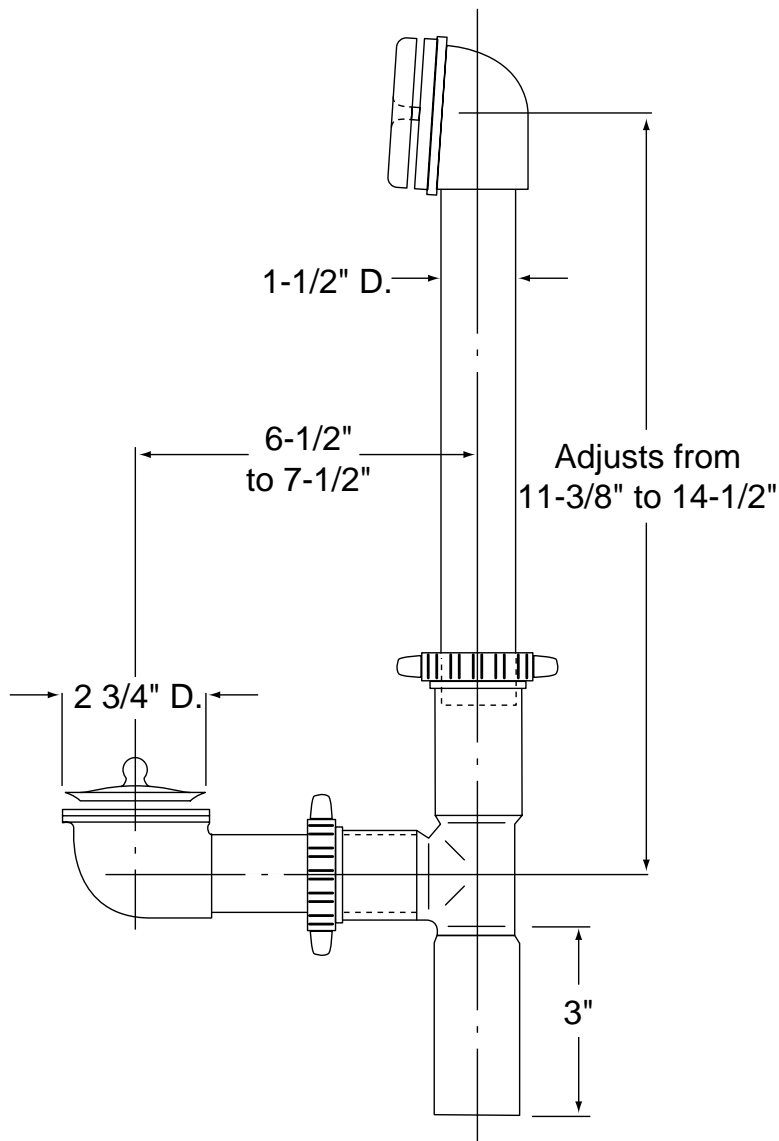

DESCRIPTION

- Lift -'N'-Drain bath waste with 1-1/2" hi-tee for 14" and 16" tubs
- 1-1/2" waste shoe
- White PVC T
- White PP top and bottom ells
- All metal trim
- Pull up and twist to drain
- Chrome plated or LifeShine® polished brass finish

WARRANTY

- Lifetime limited warranty against finish defects to the original consumer purchaser
- 5 year warranty if used in commercial installations

BATH WASTE

90530

Chrome

90530P

Pol. Brass

CRITICAL DIMENSIONS