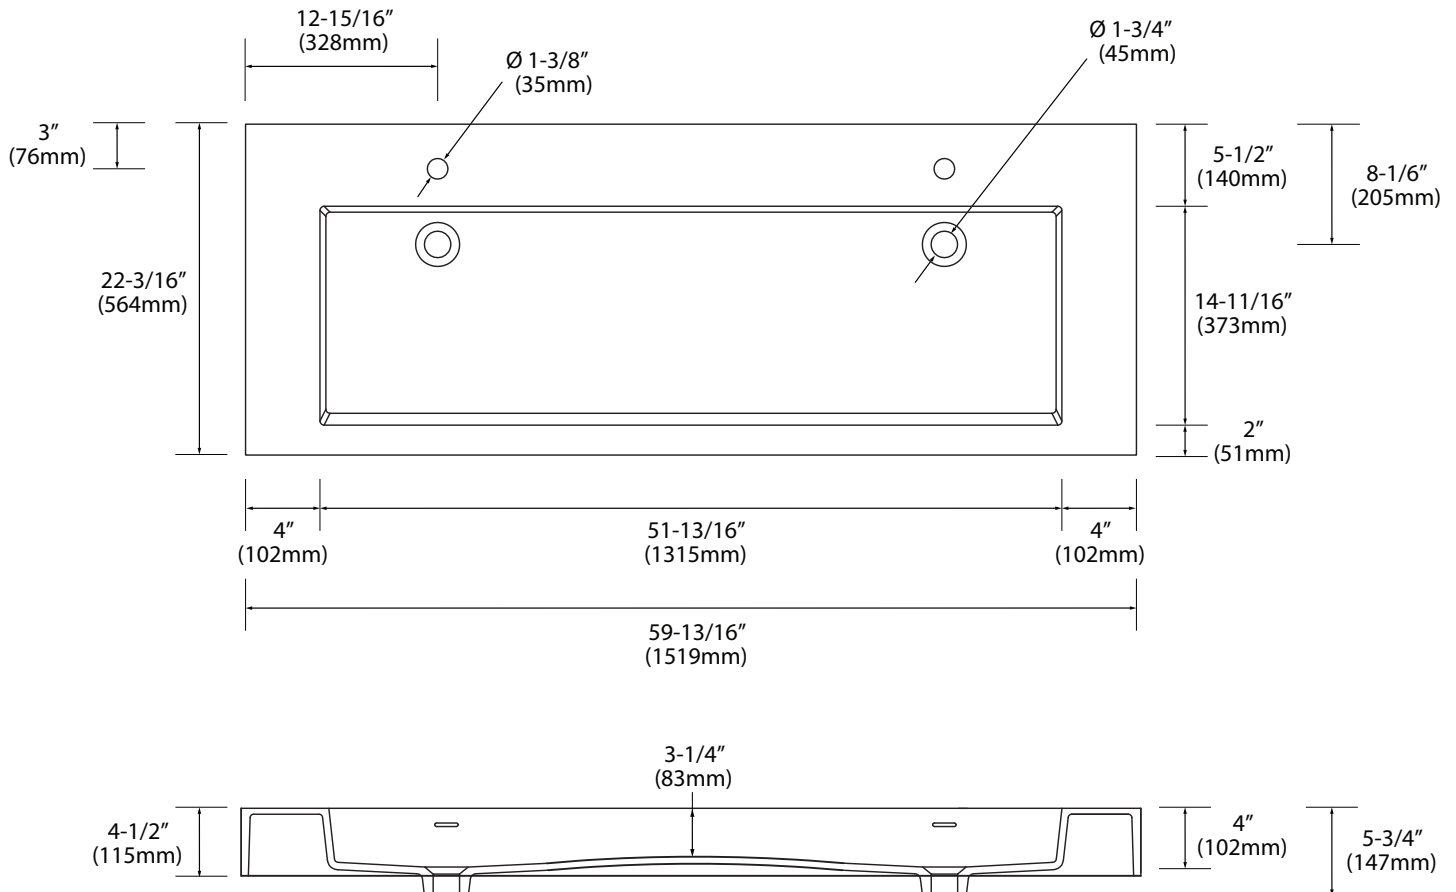

X-Stone Trough Sink - 60" Double Bowl

Specification & Installation Guide

Features

- X-Stone Trough sink 60" double bowl
- Size: 59-13/16"(1519mm)L x 22-3/16"(564mm)W x 4-1/2"(115mm)H
- Material: Solid Surface
- With overflow
- 4"H backsplash & sidesplash: Optional
- Single faucet: XTU2245-60-210-WH (shown)
- 8" widespread: XTU2245-60-230-WH
- No faucet hole: XTU2245-60-200-WH
- Packaging Dimensions: 63" x 25" x 7-1/2"
- Gross Weight: 89 lbs. / 41 kgs.

Finish

- Glossy White

Compliance: CSA B45.5-11/IAPMO Z124-11

For clarification, please contact Madeli Customer Care at (800)-819-6988 or (305)-718-8817 Ext. 1 or service@madeli.com
All dimensions are approximate and subject to standard tolerance. Specifications subject to change without prior notice.