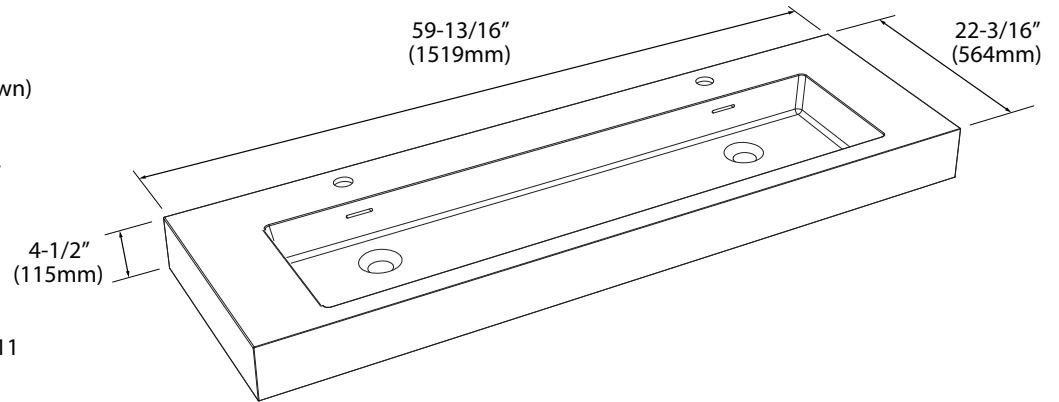

X-Stone Trough Sink - 60" Double Bowl

Specification & Installation Guide

Features

- X-Stone Trough sink 60" double bowl
- Size: 59-13/16"(1519mm)L x 22-3/16"(564mm)W x 4-1/2"(115mm)H
- Material: Solid Surface
- With overflow
- 4"H backsplash & sidesplash: Optional
- Single faucet: XTU2245-60-210-WH (shown)
- 8" widespread: XTU2245-60-230-WH
- No faucet hole: XTU2245-60-200-WH
- Packaging Dimensions: 63" x 25" x 7-1/2"
- Gross Weight: 89 lbs. / 41 kgs.

Finish

- Glossy White

Compliance: CSA B45.5-11/IAPMO Z124-11

For clarification, please contact Madeli Customer Care at (800)-819-6988 or (305)-718-8817 Ext. 1 or service@madeli.com
All dimensions are approximate and subject to standard tolerance. Specifications subject to change without prior notice.