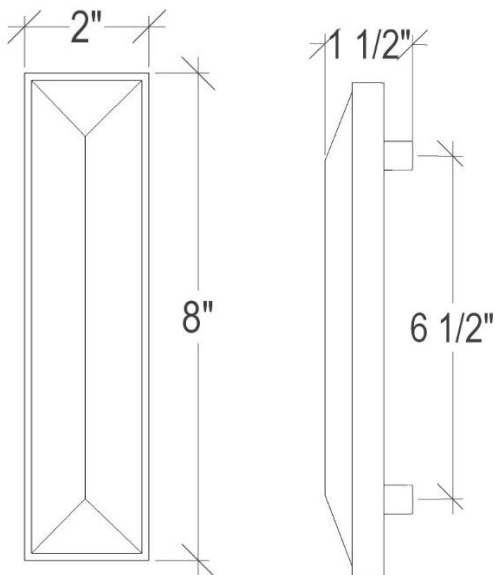

VH007PB-01 White Prism Polished Brass Shown

Dimensions are approximate

VH007-01

8" ARTISAN GLASS HARDWARE
SMALL RECTANGLE WITH WHITE PRISM

DETAILS

Materials: Smooth Metal with White Glass
Dimensions are approximate: [OD: 8" x 2" x 1.5"]
Each piece is hand-crafted; no two will be the same
NOTE: Due to the handmade nature of the hardware variations in the glass may be visible.