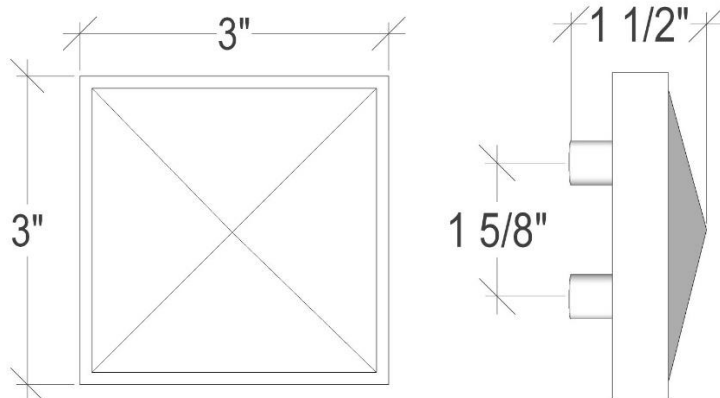

WARRANTY

Linkasink warranties our product to be free from manufacturing defect for the life of the product. Warranty does not cover improper care, neglect, abuse, or normal wear-and-tear.

Dimensions are approximate