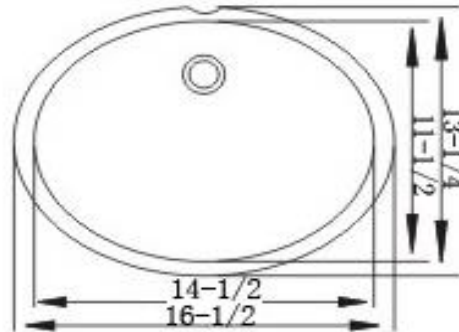

LENOVA

4580 W Roosevelt Rd Hillside IL 60162 www.LenovaSinks.com

SPECIFICATIONS

MODEL PU-902B

GENERAL

Fine quality bathroom square sink formed of vitreous china

DESIGN FEATURES

Single bowl depth 6" with inside bowl dimensions 14-1/2" X 11-1/2" and over all 16-1/2" X 13-1/4"

Color: Bisquite

Mount Style: Undermount

Other: Drain opening 1-3/4".

CUPC certified

Minimum cabinet size 18"

Product shall be specified as PU-902B

Warranty:

Limited Life Time warranty against manufacturer defects and craftsmanship.