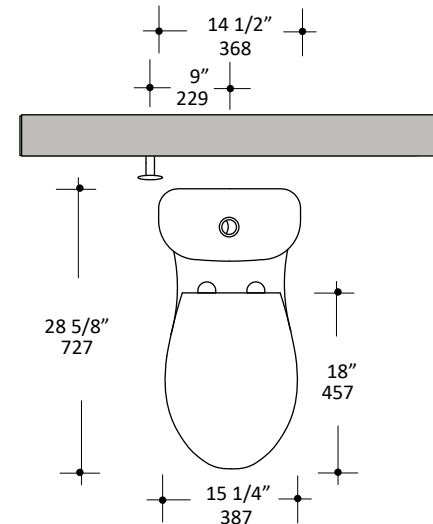

Specifications:

Installation:	Freestanding
Dimensions:	15 1/4" w x 28 5/8" d x 30" h
Material:	Porcelain
Flush System:	Dual flush
Waste Outlet:	Floor
Bowl Shape:	Oval
Trap Diameter:	2" ID, 2 3/4" OD
Water Use:	1.6 gpf and 0.8 gpf
Weight:	114 lbs
Finishes:	001 - White

Codes + Standards:

- Meets and exceeds applicable national codes and standards
- CAL-Green compliant

Recommended Items:

- 4558CW: Replacement seat cover

LACAVA reserves the right to revise any dimension or information on this sheet without notice. Dimensions are nominal and may vary within an industry accepted tolerance of 1/4". Drawings provided herein are meant to give the user an idea of the product and are not made to scale. Location of plumbing is meant for reference, your specific application may vary.