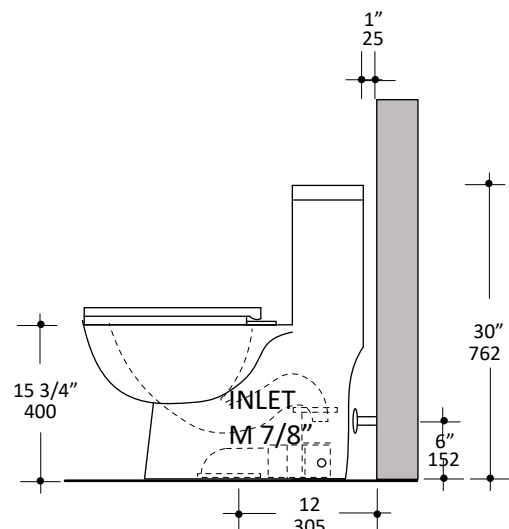

Specifications:

Installation:	Freestanding
Dimensions:	15 1/4" w x 28 5/8" d x 30" h
Material:	Porcelain
Flush System:	Dual flush
Waste Outlet:	Floor
Bowl Shape:	Oval
Trap Diameter:	2" ID, 2 3/4" OD
Water Use:	1.6 gpf and 0.8 gpf
Weight:	114 lbs
Finishes:	001 - White

Features:

- ULTRAGLOSS finish for easy-cleaning, stain and odor resistant
- Includes mounting hardware
- Soft-closing seat cover and tank are included
- Porcelain elongated one-piece toilet
- Glazed internal trapway
- MaP performance (Miso Rating): 1000g miso

Codes + Standards:

- Meets and exceeds applicable national codes and standards
- CAL-Green compliant

Recommended Items:

- 4558CW: Replacement seat cover

LACAVA reserves the right to revise any dimension or information on this sheet without notice. Dimensions are nominal and may vary within an industry accepted tolerance of 1/4". Drawings provided herein are meant to give the user an idea of the product and are not made to scale. Location of plumbing is meant for reference, your specific application may vary.