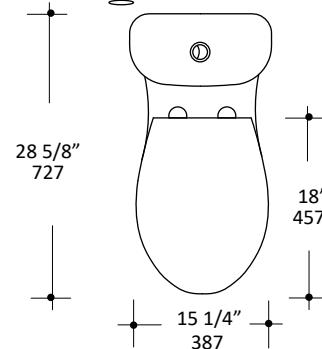

Specifications:

Installation:	Freestanding
Dimensions:	15 1/4" w x 28 5/8" d x 30" h
Material:	Porcelain
Flush System:	Dual flush
Waste Outlet:	Floor
Bowl Shape:	Oval
Trap Diameter:	2" ID, 2 3/4" OD
Water Use:	1.6 gpf and 0.8 gpf
Weight:	114 lbs
Finishes:	001 - White

Features:

- ULTRAGLOSS finish for easy-cleaning, stain and odor resistant
- Includes mounting hardware
- Soft-closing seat cover and tank are included
- Porcelain elongated one-piece toilet
- Glazed internal trapway
- MaP performance (Miso Rating): 1000g miso

Codes + Standards:

- Meets and exceeds applicable national codes and standards
- CAL-Green compliant

Recommended Items:

- 4558CW: Replacement seat cover

LACAVA reserves the right to revise any dimension or information on this sheet without notice. Dimensions are nominal and may vary within an industry accepted tolerance of 1/4". Drawings provided herein are meant to give the user an idea of the product and are not made to scale. Location of plumbing is meant for reference, your specific application may vary.