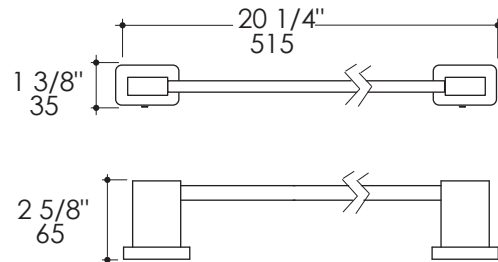

### Features:

- Wall-mount towel bar
- Includes mounting hardware
- Plated brass construction

### Notes:

Drawings provided herein are meant to give the user an idea of the product and are not made to scale. The size in inches is rounded up to the nearest  $1/16''$ .

LACAVA is committed to the highest level of customer service. Please feel free to contact us at 1-888-522-2823 (toll free) or by email at [info@lacava.com](mailto:info@lacava.com) for technical assistance or any general inquiries.