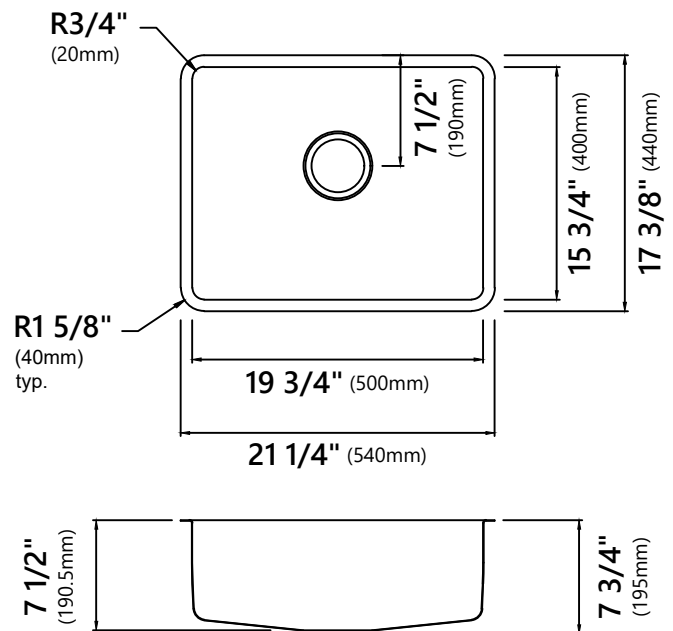

KA1US21B

21 Inch Undermount Single Bowl Stainless Steel Kitchen Sink

Kräus®

SPECIFICATION SHEET

Sink Dimensions

Overall Dimensions: 21 1/4" x 17 3/8"

Bowl Dimensions: 19 3/4" x 15 3/4"

Bowl Depth: 7 1/2"

Features

- 16 Gauge Stainless Steel Construction
- Type 18/10 Antibacterial Antibacterial Properties
  - 99.9% reduction of bacteria
  - Escherichia coli
  - Staphylococcus
- Single Bowl Undermount Sink
- Required Minimum Cabinet Size: 24" Left to Right, 24" Front to Back
- Rear Center-Set Drain
- 3 1/2" Drain Opening
- NoiseDefend Undercoating and Sound Dampening Pads

Accessories Included

- Strainer ST-4
- Bottom Grid BG1915
- Cut-Out Template
- Mounting Hardware

CODES/STANDARDS:

Product Certification

cUPC (ASME A112.19.3/CSA B45.4), MASS

Warranty

Kraus Limited Lifetime Warranty

see website for details www.kraususa.com

Kraus USA Customer Service

1.800.775.0703 | customerservice@kraususa.com

REV. July 9, 2020