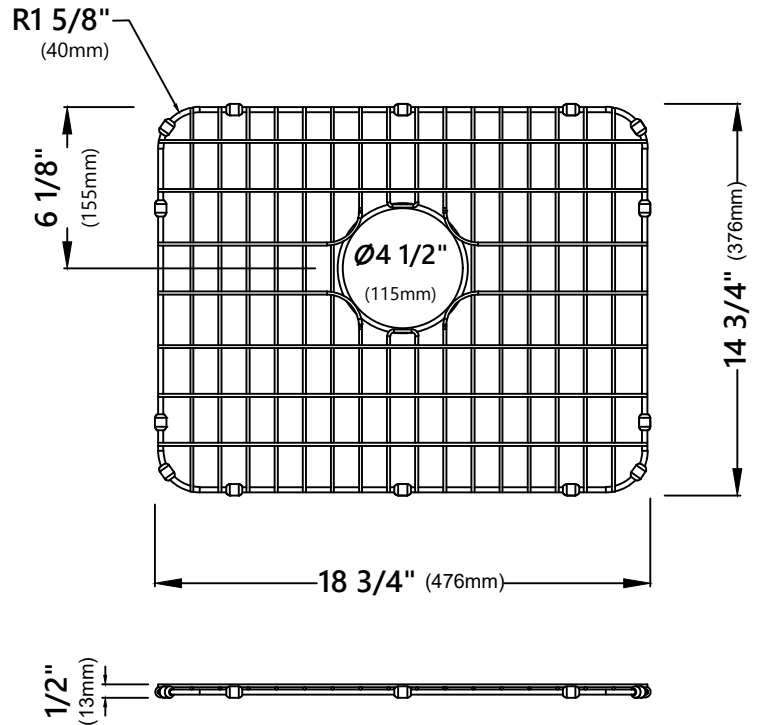

BG1915

Stainless Steel Kitchen Sink Bottom Grid

Grid Dimensions

Overall Dimensions: 18 3/4" x 14 3/4" x 1/2"

Features

- Commercial grade stainless steel construction
- For Use with the KA1US21B kitchen sink
- Protects bottom of sink from daily wear and tear
- Rubber feet provide additional protection

Warranty

Kraus One Year Limited Warranty

see website for details www.kraususa.com