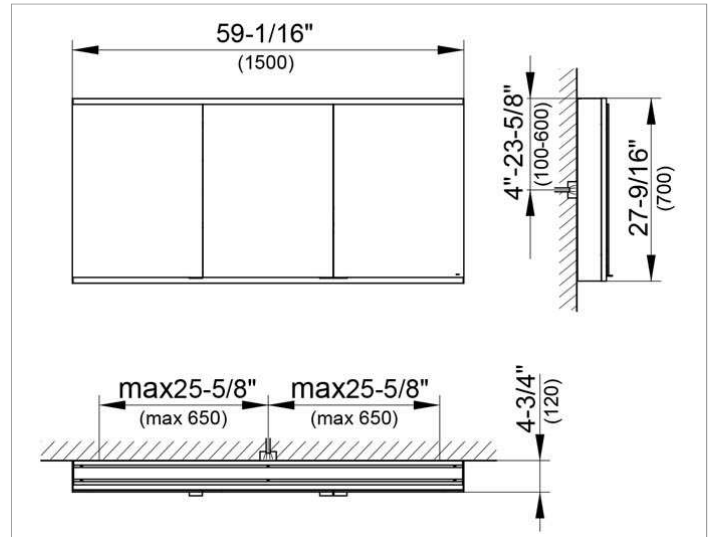

Royal Modular 2.0
800311150005200 Mirror cabinet

PRODUCT

DRAWING

EEK: A++, A+, A ,

SURFACE

silver anodized

DIMENSION

59,06 x 27,56 x 4,72 "