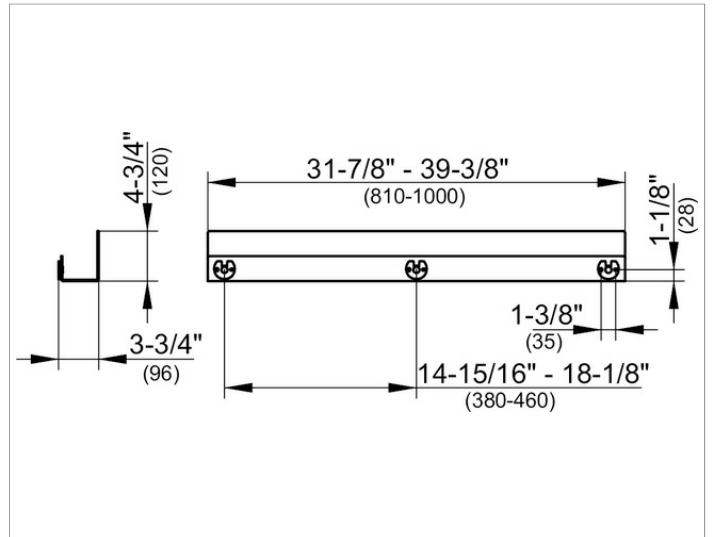

Shower shelves

2495451000 Soap wire basket

PRODUCT

DRAWING

SURFACE

white (RAL 9010)

DIMENSION

12,6 x 3,66 x 3,54 "