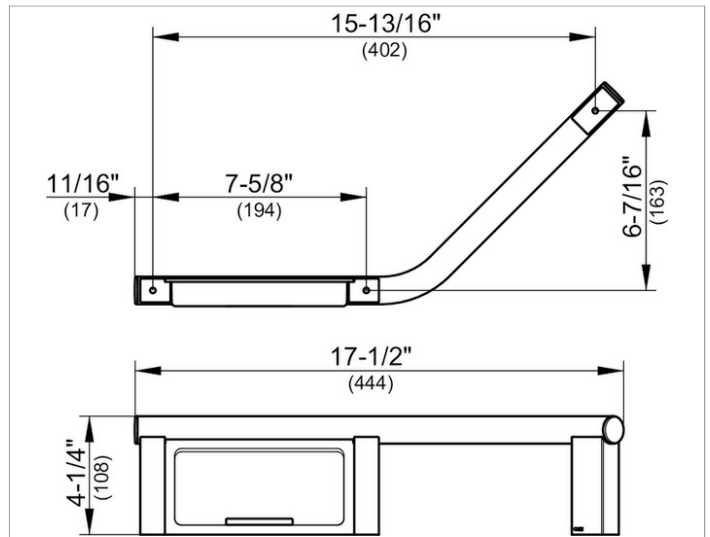

Plan
14909072037 Grab bar 135°

PRODUCT

DRAWING

PRODUCT ATTRIBUTES

with three soap holder inserts (white, light grey and dark grey), left hand version

SURFACE

stainless steel

Warranty: KEUCO products are covered by a 5-year manufacturer's warranty, in effect from the date of purchase. During this time, proven product defects will be remedied free of charge. Warranty claims must be filed in writing, including a detailed description of the defect immediately after a defect has occurred. For a copy of our detailed product warranty policy, please contact us at office-usa@keuco.com.