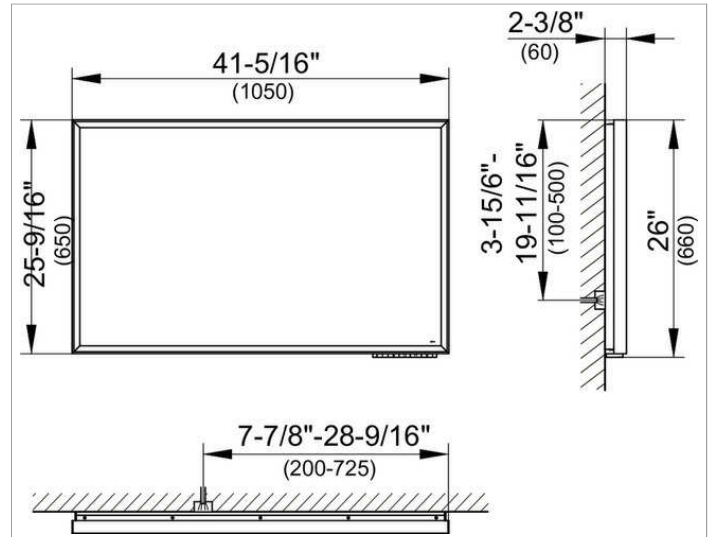

Royal Lumos
14597174050 Light mirror

PRODUCT

DRAWING

PRODUCT ATTRIBUTES

adjustable light colour from 2700 kelvin (warm white) to 6500 kelvin (daylight),
 continuous aluminium frame, silver anodized
 Operation:
 key panel with capacitive touch sensor,
 integrated extension function for e.g. light switch
 Illumination:
 LED (lifespan > 30.000 hours)
 Frame lighting and washbasin lighting
 infinitely dimmable and can be switched on/off

DIMENSION

41,34 x 25,59 x 2,36 "

Warranty: KEUCO products are covered by a 5-year manufacturer's warranty, in effect from the date of purchase. During this time, proven product defects will be remedied free of charge. Warranty claims must be filed in writing, including a detailed description of the defect immediately after a defect has occurred. For a copy of our detailed product warranty policy, please contact us at office-usa@keuco.com.