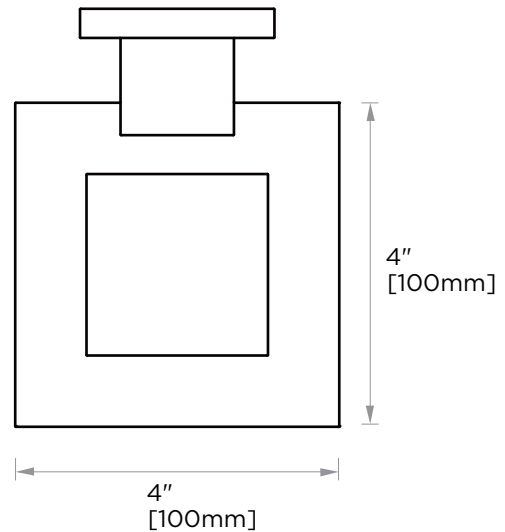

HAMBURG COLLECTION TOILET BRUSH HOLDER 440610

PRODUCT NAME: TOILET
BRUSH HOLDER

PRODUCT CODE: 440610

MATERIAL: All-brass construction

KEY FEATURES: Transitional design.
Rectangular bold solid style.

STOCKED FINISHES:

NOTE: Dimensions and specifications are subject to change without notice.