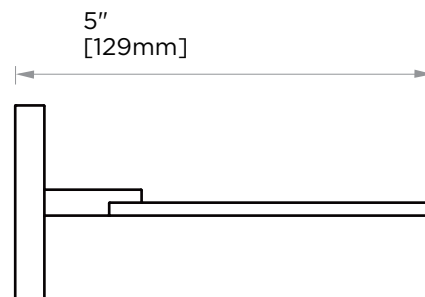

HAMBURG COLLECTION TOILET BRUSH HOLDER 440610

PRODUCT NAME: TOILET
BRUSH HOLDER

PRODUCT CODE: 440610

MATERIAL: All-brass construction

KEY FEATURES: Transitional design.
Rectangular bold solid style.

STOCKED FINISHES:

NOTE: Dimensions and specifications are subject to change without notice.