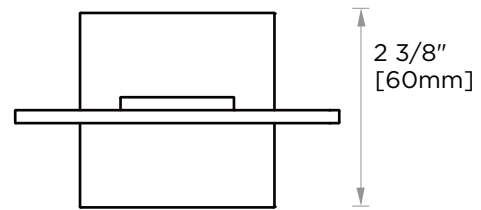

HAMBURG COLLECTION TOILET BRUSH HOLDER 440610

PRODUCT NAME: TOILET
BRUSH HOLDER

PRODUCT CODE: 440610

MATERIAL: All-brass construction

KEY FEATURES: Transitional design.
Rectangular bold solid style.

STOCKED FINISHES: