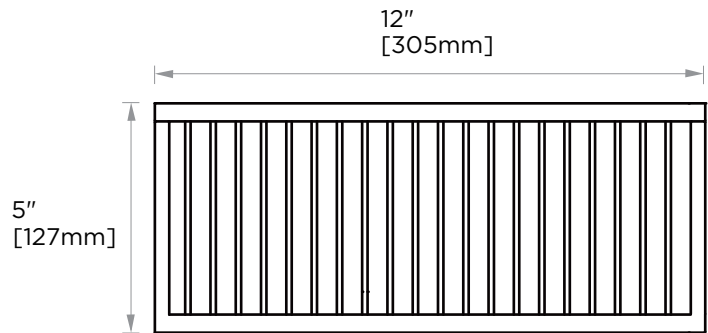

HAMBURG COLLECTION SHOWER BASKET 440603

PRODUCT NAME: SHOWER BASKET

PRODUCT CODE: 440603

MATERIAL: All-brass construction

KEY FEATURES: Transitional design.
Rectangular bold solid style.

STOCKED FINISHES:

- Polished Chrome (99)
- Brushed Nickel (81)
- Polished Nickel (68)
- Matte Black (48)