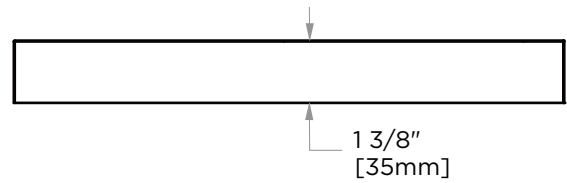

NOTE: Dimensions and specifications are subject to change without notice.