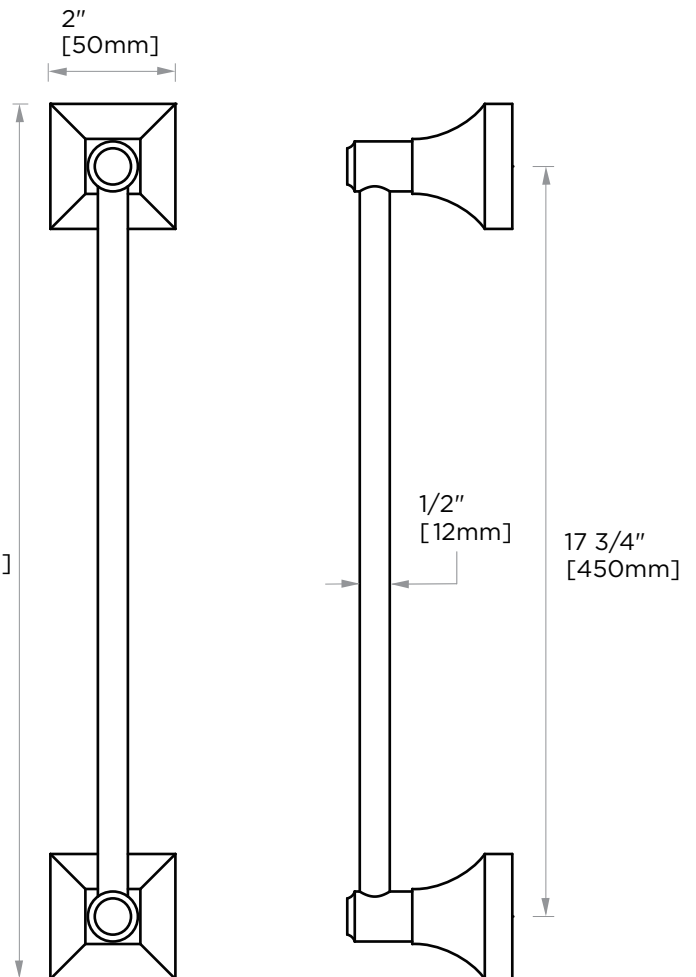

WARRANTY:

Lifetime Limited (Residential Use)
One Year (Commercial Use)

NOTE: Dimensions and specifications are subject to change without notice.