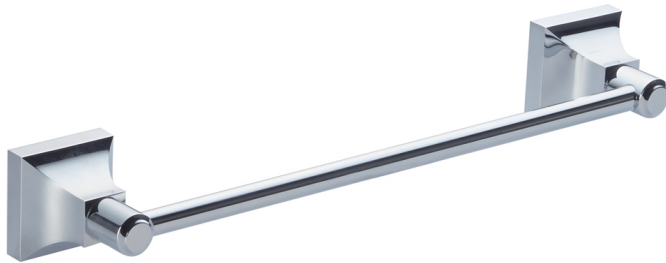

**GLASGOW COLLECTION**  
**TOWEL BAR 18"**  
390180

**PRODUCT NAME:** TOWEL BAR 12"

**PRODUCT CODE:** 390180

**MATERIAL:** All-brass construction

**KEY FEATURES:** Contemporary design.  
With bell-shaped anchors  
and tubular elements.

**STOCKED FINISHES:**

- Polished Chrome (99)
- Brushed Nickel (81)
- Polished Nickel (68)

19 5/8" [500mm]

**SPECIAL FINISHES AVAILABLE:** 26 options available.  
Please see our website for  
full list samples