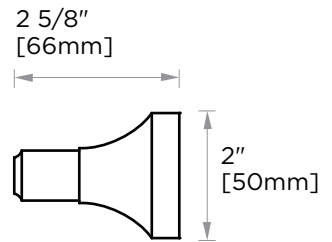

**GLASGOW COLLECTION**  
**TOWEL BAR 18"**  
390180

**PRODUCT NAME:** TOWEL BAR 12"

**PRODUCT CODE:** 390180

**MATERIAL:** All-brass construction

**KEY FEATURES:** Contemporary design.  
With bell-shaped anchors  
and tubular elements.