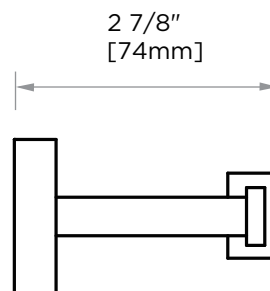

WARRANTY:

Lifetime Limited (Residential Use)
One Year (Commercial Use)

NOTE: Dimensions and specifications are subject to change without notice.