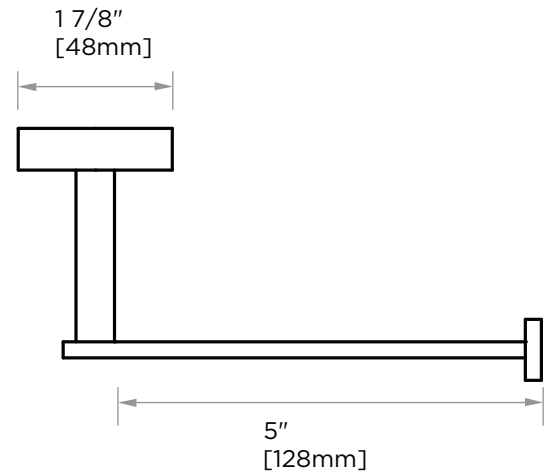

SIENA COLLECTION TISSUE HOLDER 368151

PRODUCT NAME: TISSUE HOLDER

PRODUCT CODE: 368151

MATERIAL: All-brass construction

KEY FEATURES: Elegant, strong linear components combined with round rosettes.

FINISHES: ● Polished Chrome (99)