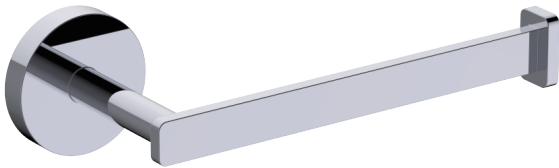

SIENA COLLECTION TISSUE HOLDER 368151

PRODUCT NAME: TISSUE HOLDER

PRODUCT CODE: 368151

MATERIAL: All-brass construction

KEY FEATURES: Elegant, strong linear components combined with round rosettes.

FINISHES: ● Polished Chrome (99)