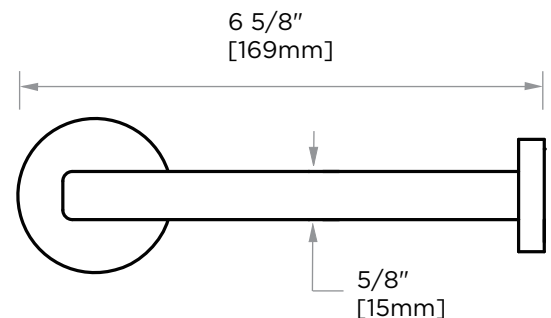

WARRANTY:

Lifetime Limited (Residential Use)
One Year (Commercial Use)

NOTE: Dimensions and specifications are subject to change without notice.