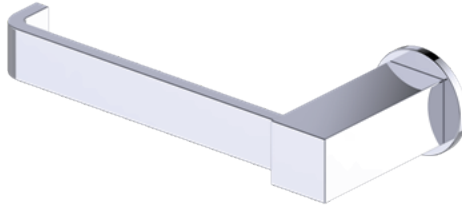

Includes Rosette : 40X4mm  
Without Rosette

With Rosette

## LISBON COLLECTION TISSUE HOLDER 277151L

**PRODUCT NAME:** TISSUE HOLDER

**PRODUCT CODE:** 277151L

**MATERIAL:** All-brass construction

**KEY FEATURES:** Contemporary design. Square base with clean and elongated lines.

## LISBON COLLECTION

Large Square Rosette  
277SQLG 45X12mm

Small Round Rosette  
137RDSM 40X4mm

Large Round Rosette  
137RDLG 48X10mm

NOTE: Dimensions and specifications are subject to change without notice.