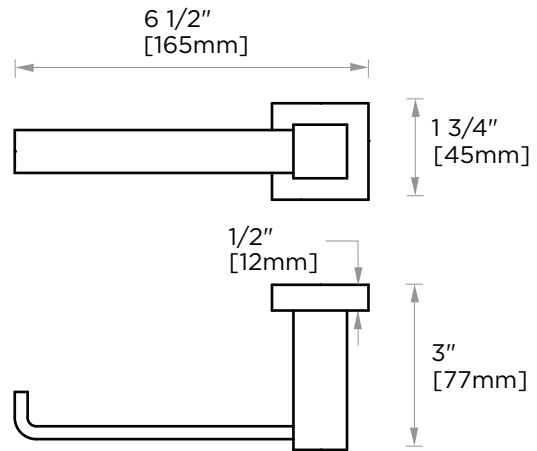

Includes Rosette : 40X4mm  
Without Rosette

With Rosette

## LISBON COLLECTION

Large Square Rosette  
277SQLG 45X12mm

Small Round Rosette  
137RDSM 40X4mm

Large Round Rosette  
137RDLG 48X10mm

NOTE: Dimensions and specifications are subject to change without notice.