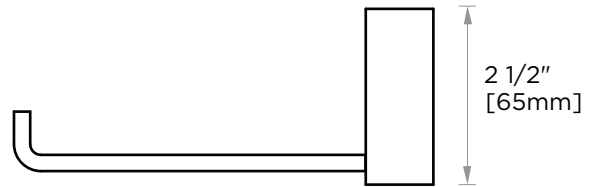

Includes Rosette : 40X4mm  
Without Rosette

With Rosette

## LISBON COLLECTION TISSUE HOLDER 277151L

**PRODUCT NAME:** TISSUE HOLDER

**PRODUCT CODE:** 277151L

**MATERIAL:** All-brass construction

**KEY FEATURES:** Contemporary design. Square base with clean and elongated lines.

## LISBON COLLECTION

Large Square Rosette  
277SQLG 45X12mm

Small Round Rosette  
137RDSM 40X4mm

Large Round Rosette  
137RDLG 48X10mm

NOTE: Dimensions and specifications are subject to change without notice.