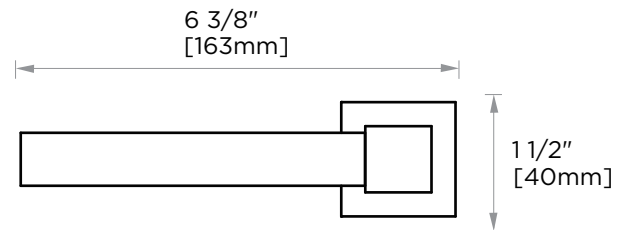

WARRANTY:

Lifetime Limited (Residential Use)
One Year (Commercial Use)

NOTE: Dimensions and specifications are subject to change without notice.