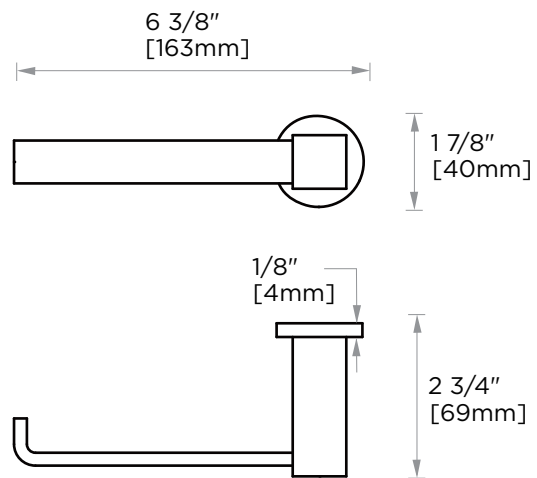

Includes Rosette : 40X4mm  
Without Rosette

With Rosette

## LISBON COLLECTION

Large Square Rosette  
277SQLG 45X12mm

Small Round Rosette  
137RDSM 40X4mm

Large Round Rosette  
137RDLG 48X10mm

NOTE: Dimensions and specifications are subject to change without notice.