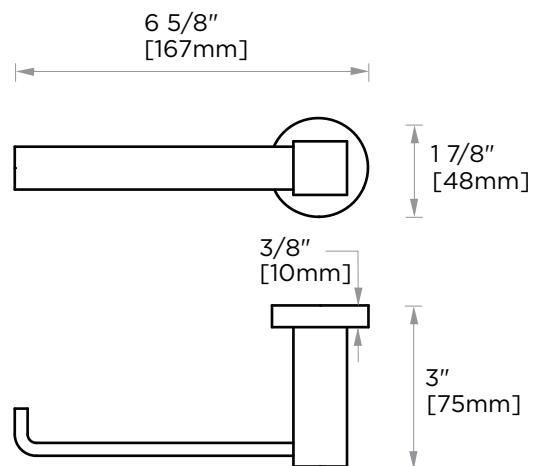

Includes Rosette : 40X4mm  
Without Rosette

With Rosette

## LISBON COLLECTION

Large Square Rosette  
277SQLG 45X12mm

Small Round Rosette  
137RDSM 40X4mm

Large Round Rosette  
137RDLG 48X10mm

NOTE: Dimensions and specifications are subject to change without notice.