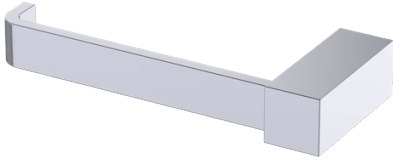

Includes Rosette : 40X4mm  
Without Rosette

With Rosette

## LISBON COLLECTION TISSUE HOLDER 277151L

**PRODUCT NAME:** TISSUE HOLDER

**PRODUCT CODE:** 277151L

**MATERIAL:** All-brass construction

**KEY FEATURES:** Contemporary design. Square base with clean and elongated lines.

## LISBON COLLECTION

Large Square Rosette  
277SQLG 45X12mm

Small Round Rosette  
137RDSM 40X4mm

Large Round Rosette  
137RDLG 48X10mm

NOTE: Dimensions and specifications are subject to change without notice.