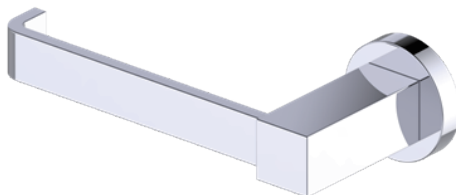

Includes Rosette : 40X4mm  
Without Rosette

With Rosette

## LISBON COLLECTION TISSUE HOLDER 277151L

**PRODUCT NAME:** TISSUE HOLDER

**PRODUCT CODE:** 277151L

**MATERIAL:** All-brass construction

**KEY FEATURES:** Contemporary design. Square base with clean and elongated lines.

## LISBON COLLECTION

Large Square Rosette  
277SQLG 45X12mm

Small Round Rosette  
137RDSM 40X4mm

Large Round Rosette  
137RDLG 48X10mm

NOTE: Dimensions and specifications are subject to change without notice.