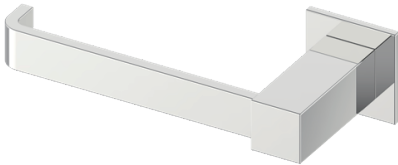

Includes Rosette : 40X4mm  
Without Rosette

With Rosette

## LISBON COLLECTION TISSUE HOLDER 277151L

**PRODUCT NAME:** TISSUE HOLDER

**PRODUCT CODE:** 277151L

**MATERIAL:** All-brass construction

**KEY FEATURES:** Contemporary design. Square base with clean and elongated lines.

## LISBON COLLECTION

Large Square Rosette  
277SQLG 45X12mm

Small Round Rosette  
137RDSM 40X4mm

Large Round Rosette  
137RDLG 48X10mm

NOTE: Dimensions and specifications are subject to change without notice.