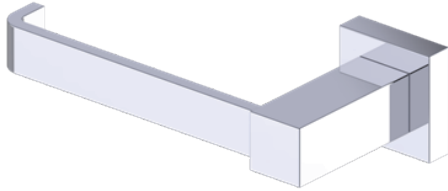

## LISBON COLLECTION

Large Square Rosette  
277SQLG 45X12mm

Small Round Rosette  
137RDSM 40X4mm

Large Round Rosette  
137RDLG 48X10mm

NOTE: Dimensions and specifications are subject to change without notice.