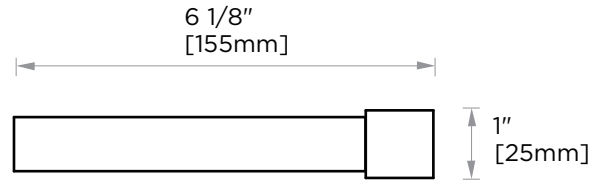

Includes Rosette : 40X4mm  
Without Rosette

With Rosette

## LISBON COLLECTION TISSUE HOLDER 277151L

**PRODUCT NAME:** TISSUE HOLDER

**PRODUCT CODE:** 277151L

**MATERIAL:** All-brass construction

**KEY FEATURES:** Contemporary design. Square base with clean and elongated lines.

## LISBON COLLECTION

Large Square Rosette  
277SQLG 45X12mm

Small Round Rosette  
137RDSM 40X4mm

Large Round Rosette  
137RDLG 48X10mm

NOTE: Dimensions and specifications are subject to change without notice.