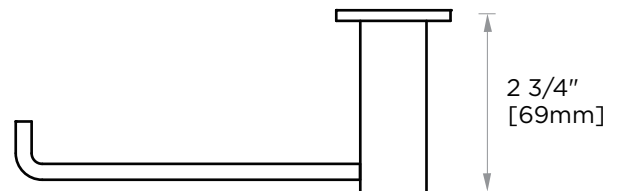

WARRANTY:

Lifetime Limited (Residential Use)
One Year (Commercial Use)

NOTE: Dimensions and specifications are subject to change without notice.