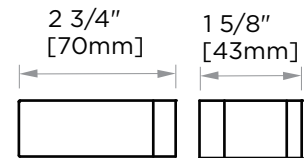

COLOGNE COLLECTION

SINGLE KNOB

2557503

*Purchase Single Shower Door Handle
To Pair With: 2557506, 2557508,
2557512, 2557518, 2557524

PRODUCT NAME: SINGLE KNOB (TO BE PAIRED WITH SINGLE SDH)

PRODUCT CODE: 2557503