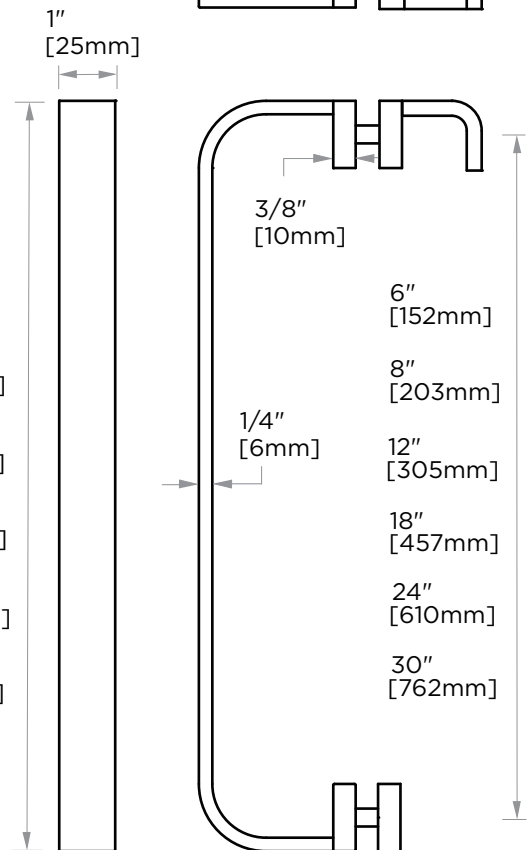

WARRANTY:

Lifetime Limited (Residential Use)
One Year (Commercial Use)

NOTE: Dimensions and specifications are subject to change without notice.