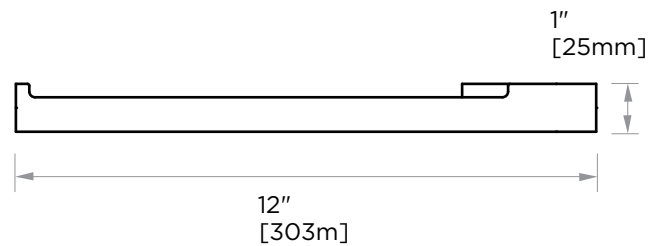

WARRANTY:

Lifetime Limited (Residential Use)
One Year (Commercial Use)

NOTE: Dimensions and specifications are subject to change without notice.