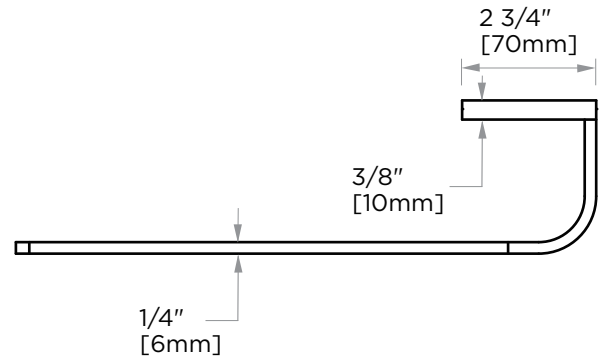

COLOGNE COLLECTION TOWEL RING 255461L

PRODUCT NAME: TOWEL RING

PRODUCT CODE: 255461L

MATERIAL: All-brass construction

KEY FEATURES: Contemporary design with strong bold silhouette softened by the rounded corners and curved lines.

NOTE: Dimensions and specifications are subject to change without notice.