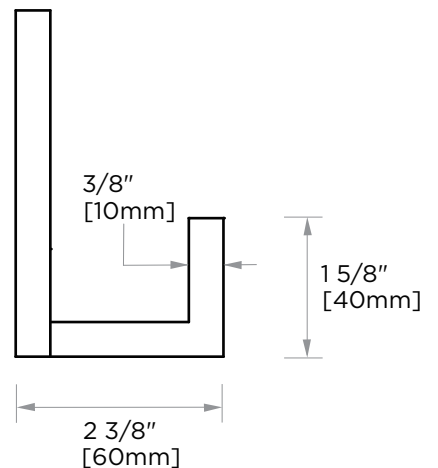

BERLIN COLLECTION SOLID BACK ROBE HOOK 232137SB

PRODUCT NAME: SOLID BACK ROBE HOOK

PRODUCT CODE: 232137SB

MATERIAL: All-brass construction

KEY FEATURES: Contemporary design with solid bold rectangular geometry.

1 3/8"
[35mm]

NOTE: Dimensions and specifications are subject to change without notice.