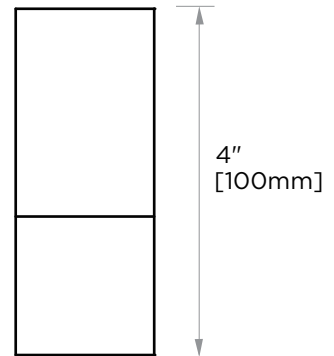

BERLIN COLLECTION SOLID BACK ROBE HOOK 232137SB

PRODUCT NAME: SOLID BACK ROBE HOOK

PRODUCT CODE: 232137SB

MATERIAL: All-brass construction

KEY FEATURES: Contemporary design with solid bold rectangular geometry.

1 3/8"
[35mm]

NOTE: Dimensions and specifications are subject to change without notice.