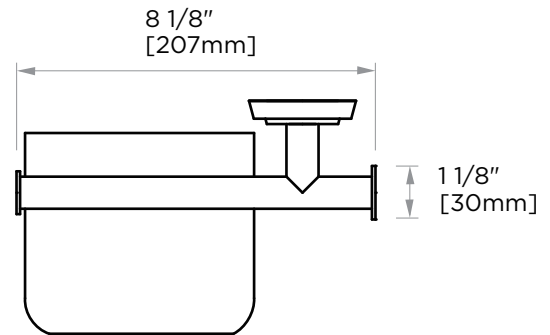

SOFIA COLLECTION TISSUE HOLDER 167153

PRODUCT NAME: TISSUE HODLER

PRODUCT CODE: 167153

MATERIAL: All-brass construction

KEY FEATURES: Contemporary design.
Geometric with bold
circular backdrop.

STOCKED FINISHES: ● Polished Chrome (99)
● Brushed Nickel (81)