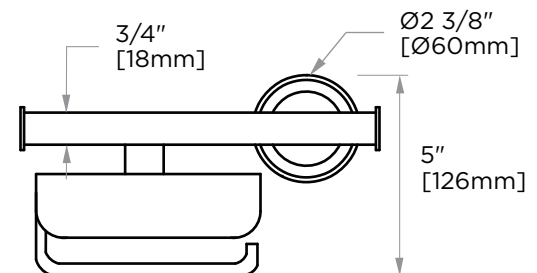

WARRANTY:

Lifetime Limited (Residential Use)
One Year (Commercial Use)

NOTE: Dimensions and specifications are subject to change without notice.