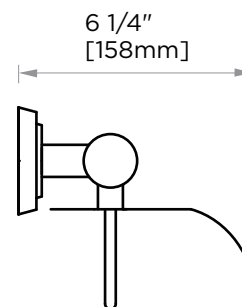

WARRANTY:

Lifetime Limited (Residential Use)
One Year (Commercial Use)

NOTE: Dimensions and specifications are subject to change without notice.