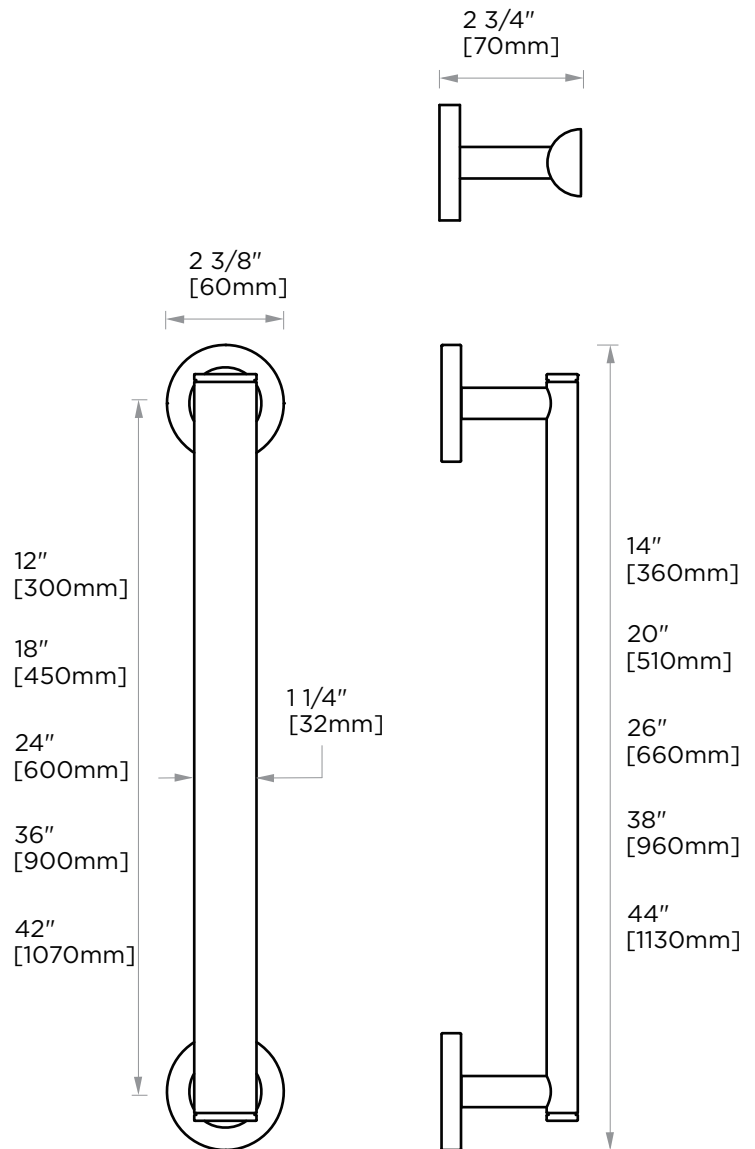

WARRANTY:

Lifetime Limited (Residential Use)
One Year (Commercial Use)

NOTE: Dimensions and specifications are subject to change without notice.