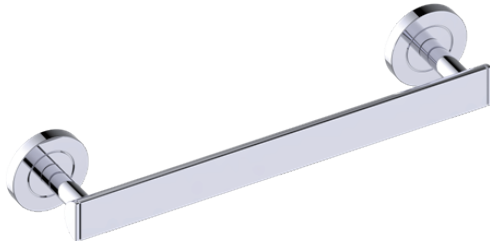

ADA Compliant

PORTO COLLECTION GRAB BAR

12"	1379512
18"	1379518
24"	1379524
36"	1379536
42"	1379542

PRODUCT NAME: GRAB BAR

PRODUCT CODE: 12" 1379512
18" 1379518
24" 1379524
36" 1379536
42" 1379542

MATERIAL: All-brass construction

KEY FEATURES: Review and update

STOCKED FINISHES:

- Polished Chrome (99)
- Brushed Nickel (81)
- Polished Nickel (68)
- Matte Black (48)

SPECIAL FINISHES AVAILABLE: 26 options available. Please see our website for full list samples