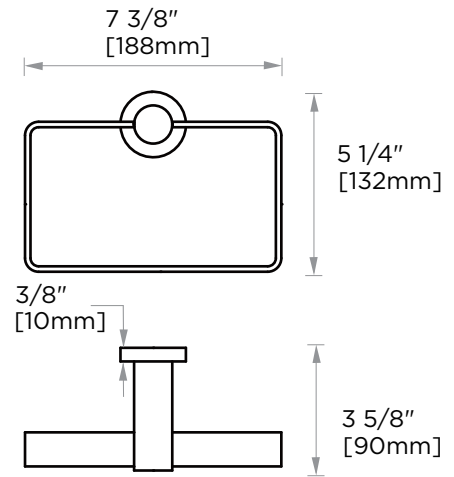

Includes Rosette : 40X4mm

Without Rosette

With Rosette

PORTO COLLECTION TOWEL RING 137464

PRODUCT NAME: TOWEL RING

PRODUCT CODE: 137464

MATERIAL: All-brass construction

KEY FEATURES: Contemporary design.
Round and linear geometries.
Sleek modern aesthetic.

Lifetime Limited (Residential Use)
One Year (Commercial Use)

NOTE: Dimensions and specifications are subject to change without notice.

PORTO COLLECTION

Large Round Rosette
137RDLG 48X10mm

Small Square Rosette
277SQSM 40X4mm

Large Square Rosette
277SQLG 45X12mm

NOTE: Dimensions and specifications are subject to change without notice.