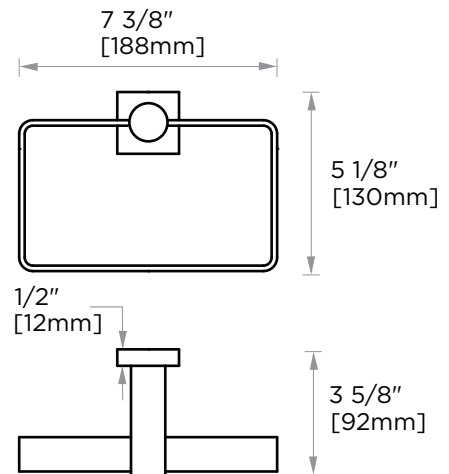

Lifetime Limited (Residential Use)
One Year (Commercial Use)

NOTE: Dimensions and specifications are subject to change without notice.

PORTO COLLECTION

Large Round Rosette
137RDLG 48X10mm

Small Square Rosette
277SQSM 40X4mm

Large Square Rosette
277SQLG 45X12mm

NOTE: Dimensions and specifications are subject to change without notice.