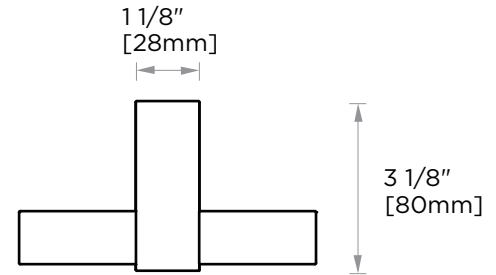

Includes Rosette : 40X4mm

Without Rosette

With Rosette

PORTO COLLECTION TOWEL RING 137464

PRODUCT NAME: TOWEL RING

PRODUCT CODE: 137464

MATERIAL: All-brass construction

KEY FEATURES: Contemporary design.
Round and linear geometries.
Sleek modern aesthetic.

Lifetime Limited (Residential Use)
One Year (Commercial Use)

NOTE: Dimensions and specifications are subject to change without notice.

PORTO COLLECTION

Large Round Rosette
137RDLG 48X10mm

Small Square Rosette
277SQSM 40X4mm

Large Square Rosette
277SQLG 45X12mm

NOTE: Dimensions and specifications are subject to change without notice.