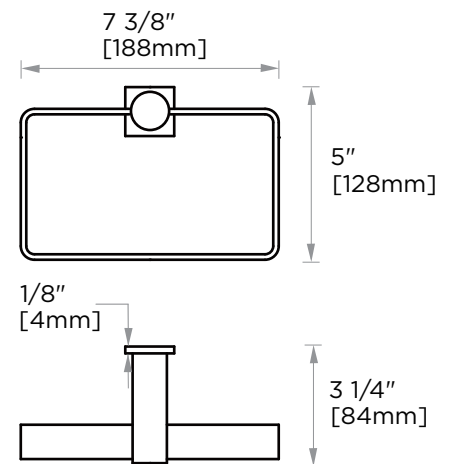

Lifetime Limited (Residential Use)
One Year (Commercial Use)

NOTE: Dimensions and specifications are subject to change without notice.

PORTO COLLECTION

Large Round Rosette
137RDLG 48X10mm

Small Square Rosette
277SQSM 40X4mm

Large Square Rosette
277SQLG 45X12mm

NOTE: Dimensions and specifications are subject to change without notice.