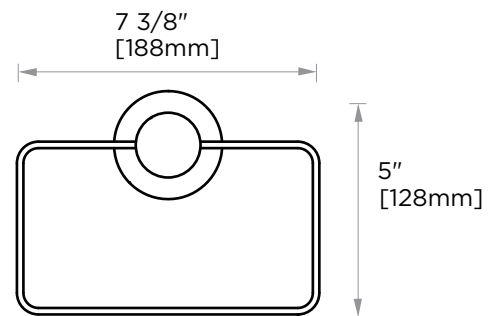

Includes Rosette : 40X4mm

Without Rosette

With Rosette

PORTO COLLECTION TOWEL RING 137464

PRODUCT NAME: TOWEL RING

PRODUCT CODE: 137464

MATERIAL: All-brass construction

KEY FEATURES: Contemporary design.
Round and linear geometries.
Sleek modern aesthetic.

Lifetime Limited (Residential Use)
One Year (Commercial Use)

NOTE: Dimensions and specifications are subject to change without notice.

PORTO COLLECTION

Large Round Rosette
137RDLG 48X10mm

Small Square Rosette
277SQSM 40X4mm

Large Square Rosette
277SQLG 45X12mm

NOTE: Dimensions and specifications are subject to change without notice.