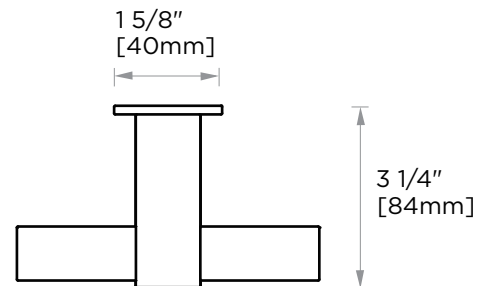

Includes Rosette : 40X4mm

Without Rosette

With Rosette

PORTO COLLECTION TOWEL RING 137464

PRODUCT NAME: TOWEL RING

PRODUCT CODE: 137464

MATERIAL: All-brass construction

KEY FEATURES: Contemporary design.
Round and linear geometries.
Sleek modern aesthetic.

Lifetime Limited (Residential Use)
One Year (Commercial Use)

NOTE: Dimensions and specifications are subject to change without notice.

PORTO COLLECTION

Large Round Rosette
137RDLG 48X10mm

Small Square Rosette
277SQSM 40X4mm

Large Square Rosette
277SQLG 45X12mm

NOTE: Dimensions and specifications are subject to change without notice.