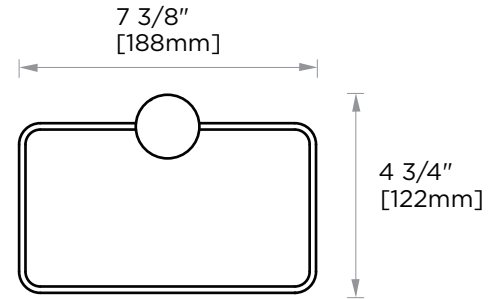

Includes Rosette : 40X4mm

Without Rosette

With Rosette

PORTO COLLECTION TOWEL RING 137464

PRODUCT NAME: TOWEL RING

PRODUCT CODE: 137464

MATERIAL: All-brass construction

KEY FEATURES: Contemporary design.
Round and linear geometries.
Sleek modern aesthetic.

Lifetime Limited (Residential Use)
One Year (Commercial Use)

NOTE: Dimensions and specifications are subject to change without notice.

PORTO COLLECTION

Large Round Rosette
137RDLG 48X10mm

Small Square Rosette
277SQSM 40X4mm

Large Square Rosette
277SQLG 45X12mm

NOTE: Dimensions and specifications are subject to change without notice.