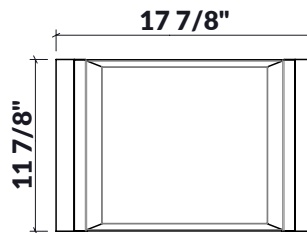

### Specifications

|  |                    |
|--|--------------------|
| Model  | 205341             |
| Handle                                       | Maple              |
| Compatible bowl dimension<br>(front-to-back) | 17"                |
| Overall dimensions                           | 12" x 18" x 4 1/4" |