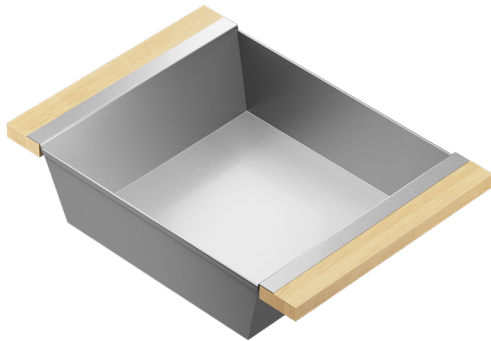

## 205341 | BIN

STAINLESS STEEL SINK ACCESSORY

### Specifications

|  |                    |
|--|--------------------|
| Model  | 205341             |
| Handle                                       | Maple              |
| Compatible bowl dimension<br>(front-to-back) | 17"                |
| Overall dimensions                           | 12" x 18" x 4 1/4" |

### Features

- Can be used on top of sink to create extra workspace or on countertop
- Ideal to prepare or to serve food or as ice bin to cool drinks
- Innovative and functional design to match with other standard Home Refinements accessories
- 00% premium hard rock maple or walnut handles for high quality and durability
- Rubber-tipped footings for better stability and protection
- 304 series stainless steel (18/10)
- Elegant no. 4 brushed finish that matches the appliances