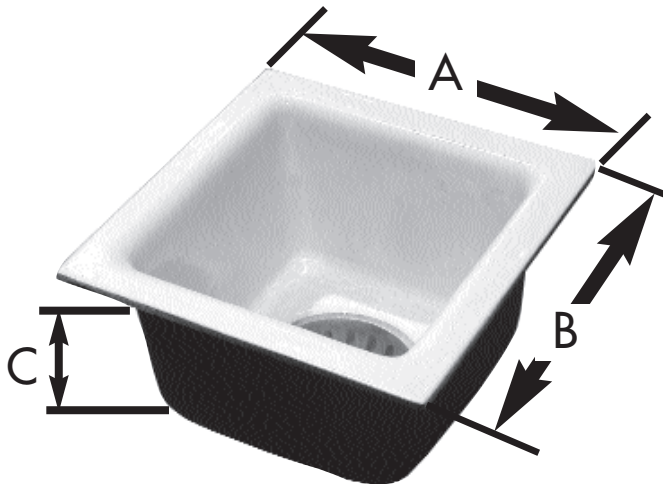

SPECIFICATION SUBMITTAL SHEET

j o n e s s t e p h e n s c o r p o r a t i o n

PORCELAIN COATED FLOOR SINKS

features and benefits:

- No hub
- White porcelain coated cast iron
- Aluminum dome bottom strainer included

This product and others like it can be found in the Jones Stephens catalog. Call today to order your catalog or download it from our website: www.plumbest.com

PART NO.	DESCRIPTION	A	B	C
<input type="checkbox"/> S55-112	2" No Hub	12"	12"	6"
<input type="checkbox"/> S55-113	3" No Hub	12"	12"	6"
<input type="checkbox"/> S55-114	4" No Hub	12"	12"	6"