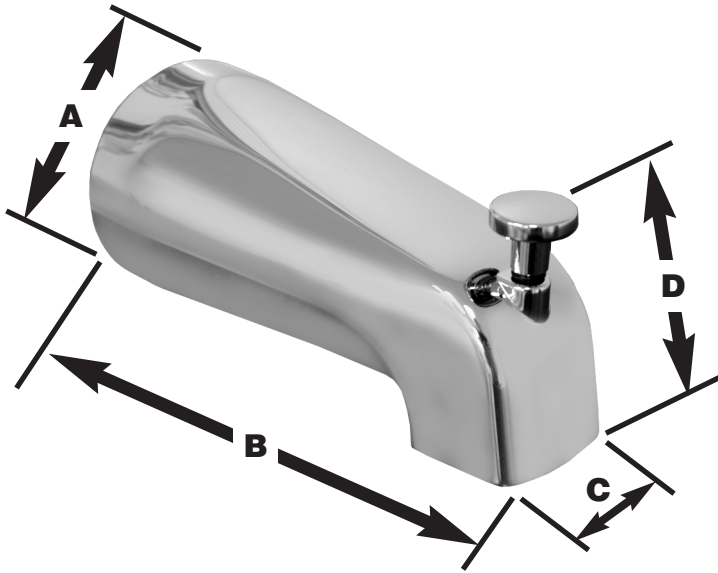

SPECIFICATION SUBMITTAL SHEET

j o n e s s t e p h e n s c o r p o r a t i o n

CHROME PLATED DIVERTER SPOUT

PART NO. D01-001

features and benefits:

- 1/2" CTS unit includes hex key

This product and others like it can be found in the Jones Stephens catalog. Call today to order your catalog or download it from our website: www.plumbest.com

PART NO.	DESCRIPTION	CONNECTION	MATERIAL	A	B	C	D
<input type="checkbox"/> D01-001	1/2" FIP	Nose	Zamack	2 5/8"	5 1/2"	1 3/8"	2 1/2"

jones stephens corporation
3249 moody parkway • moody, alabama 35004
toll free phone: 1-800-355-6637 • toll free fax: 1-800-462-6991
www.plumbest.com