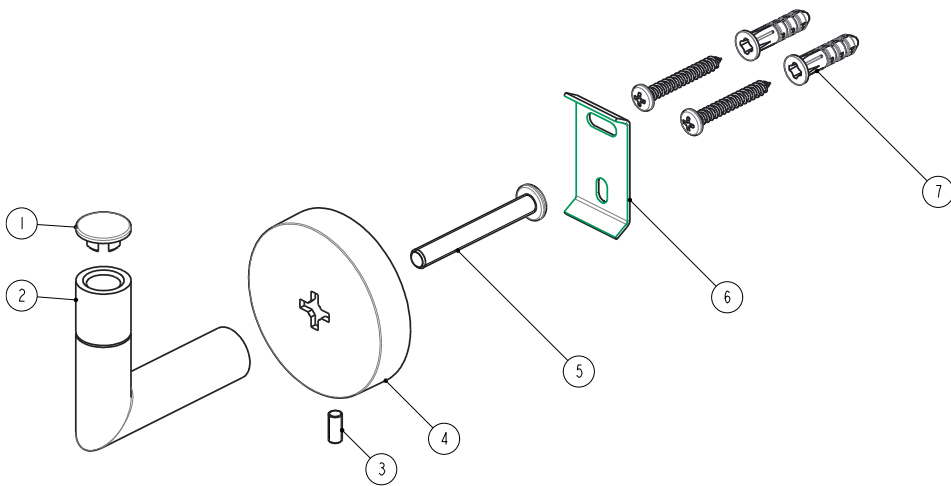

PART NO. 97930 - CHROME PLATED
PART NO. 97931 - BRUSHED NICKEL

ROBE HOOK

- Furnished with mounting brackets, heavy duty drywall anchors and screws
- Boxed

PART NO. 97930 - CHROME PLATED
PART NO. 97931 - BRUSHED NICKEL
ROBE HOOK

No.	Component Description
1	Plug
2	Robe Hook
3	Screw
4	Base
5	Screw
6	Base
7	Assembly Kit