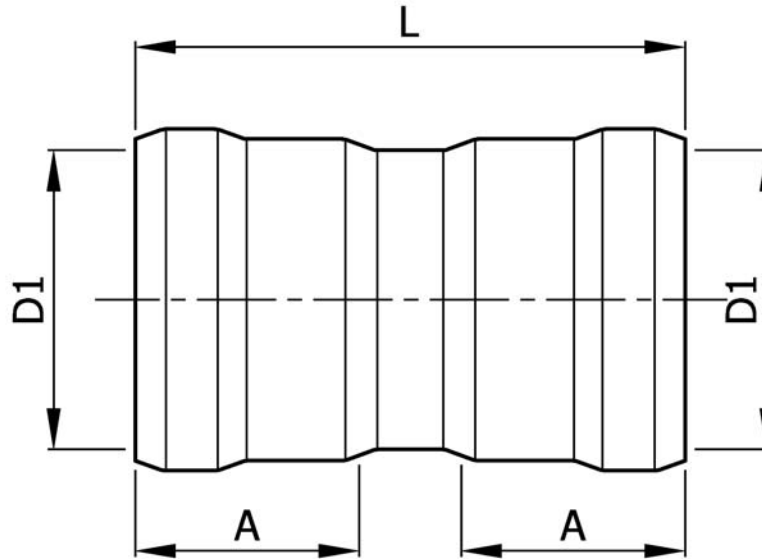

SPECIFICATION:

JOSAM PUSH-FIT™ TYPE 316L STAINLESS STEEL FITTING, DOUBLE COUPLING WITH GASKETED SOCKET ON TWO ENDS.

**SS FITTING
PUSH-FIT
DOUBLE COUPLING**

SERIES **JF**

PART NO.	NOM. PIPE SIZE	D1 (PIPE O.D.)	A (MIN. INSERT DEPTH)	L
JF-6499	1-1/2"	1.7 [42]	1.2 [30]	3.3 [84]
JF-6500	2"	2.1 [53]	1.5 [38]	3.7 [94]
JF-6501	3"	2.9 [73]	2.2 [55]	5.3 [135]
JF-6502	4"	4.0 [102]	2.8 [70]	7.1 [180]
JF-6504	6"	6.3 [159]	3.1 [80]	7.9 [200]
JF-6505	8"	8.6 [219]	4.7 [120]	11.4 [290]

DIMENSIONS IN INCHES [mm] UNLESS OTHERWISE NOTED.

DATE OF LAST CHANGE: 7/20/18

DIMENSIONS ARE SUBJECT TO MANUFACTURERS TOLERANCES AND CHANGE WITHOUT NOTICE. WE CAN ASSUME NO RESPONSIBILITY FOR USE OF SUPERSEDED OR VOID DATA.