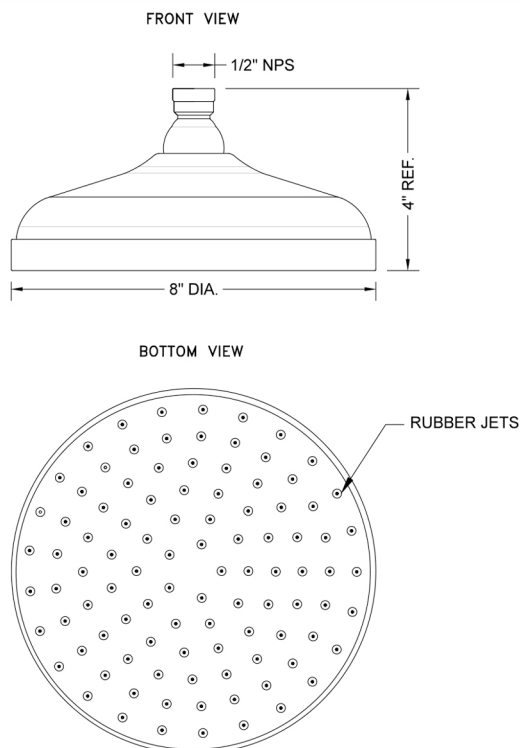

8" Traditional Rain Machine®-1.75 GPM

Model #: S308-1.75-

FEATURES:

- A POWER SHOWER - the technology of the Rain Machine® allows for a strong rain spray at any angle
- 1/2" IPS adjustable brass ball joint to adjust angle of showerhead
- 8" diameter all brass body with 95 easy clean rubber jets
- Available flow rates: 2.5, 2.0, 1.75 & 1.5 GPM

SPECIFICATION DRAWING:

SPRAY PATTERNS:

ANGLES AND FLOW RATES: