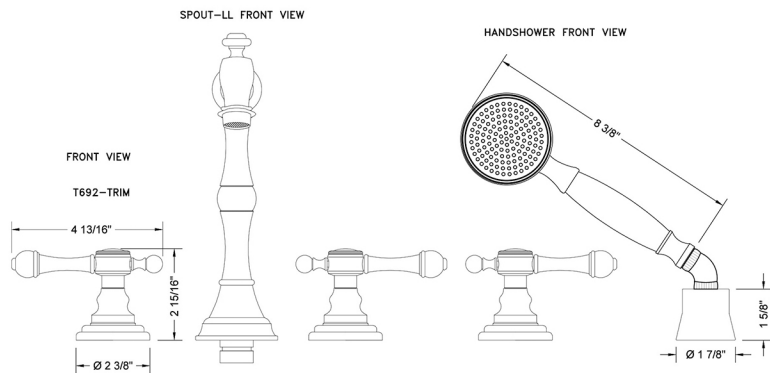

SPECIFICATION DRAWING: